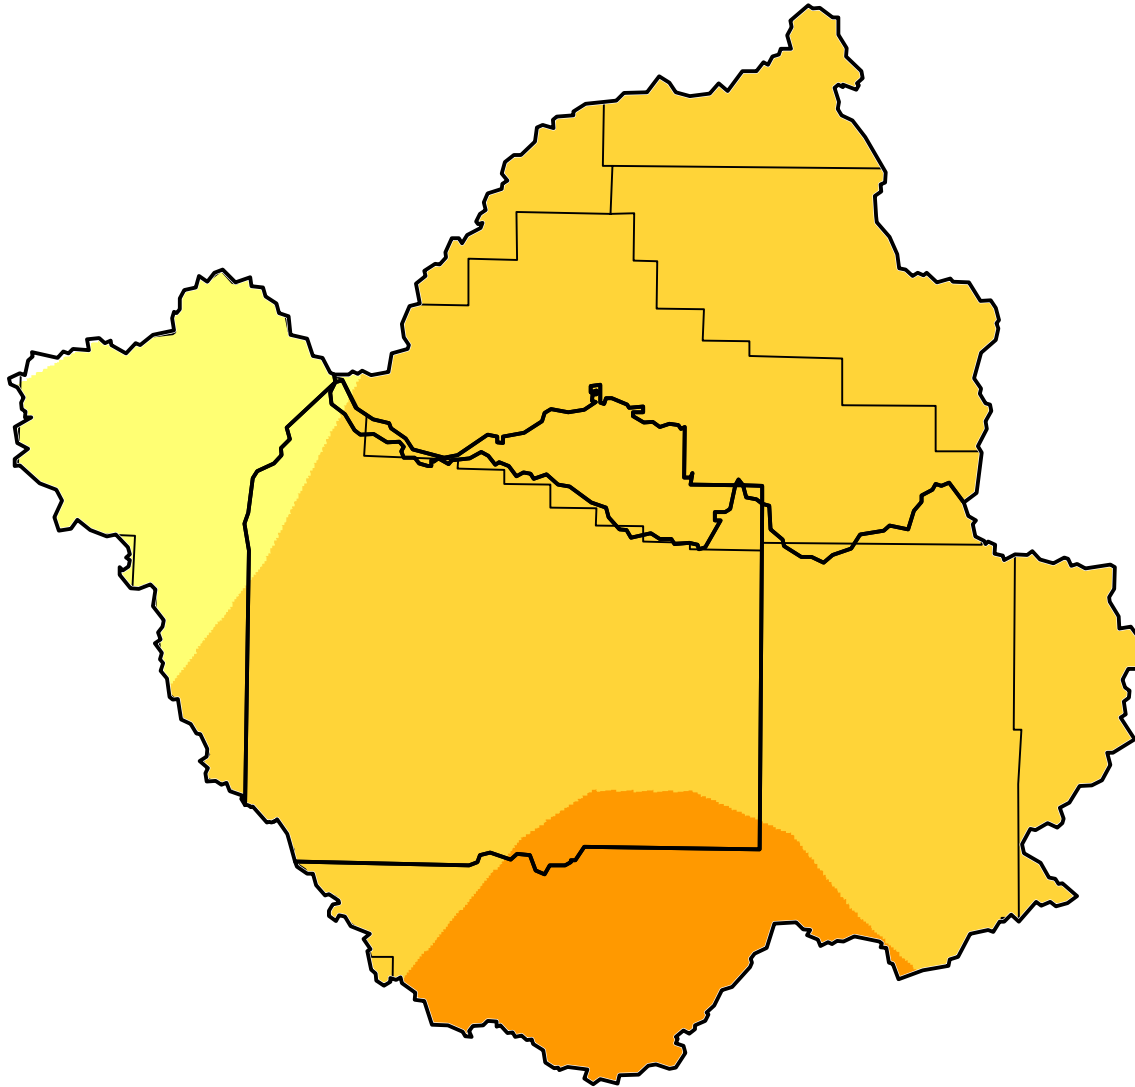

U.S. Drought Monitor Class Change - Wind River and Surrounding Area

Start of Calendar Year

- 5 Class Degradation
- 4 Class Degradation
- 3 Class Degradation
- 2 Class Degradation
- 1 Class Degradation
- No Change
- 1 Class Improvement
- 2 Class Improvement
- 3 Class Improvement
- 4 Class Improvement
- 5 Class Improvement

July 3, 2012
compared to
January 3, 2012