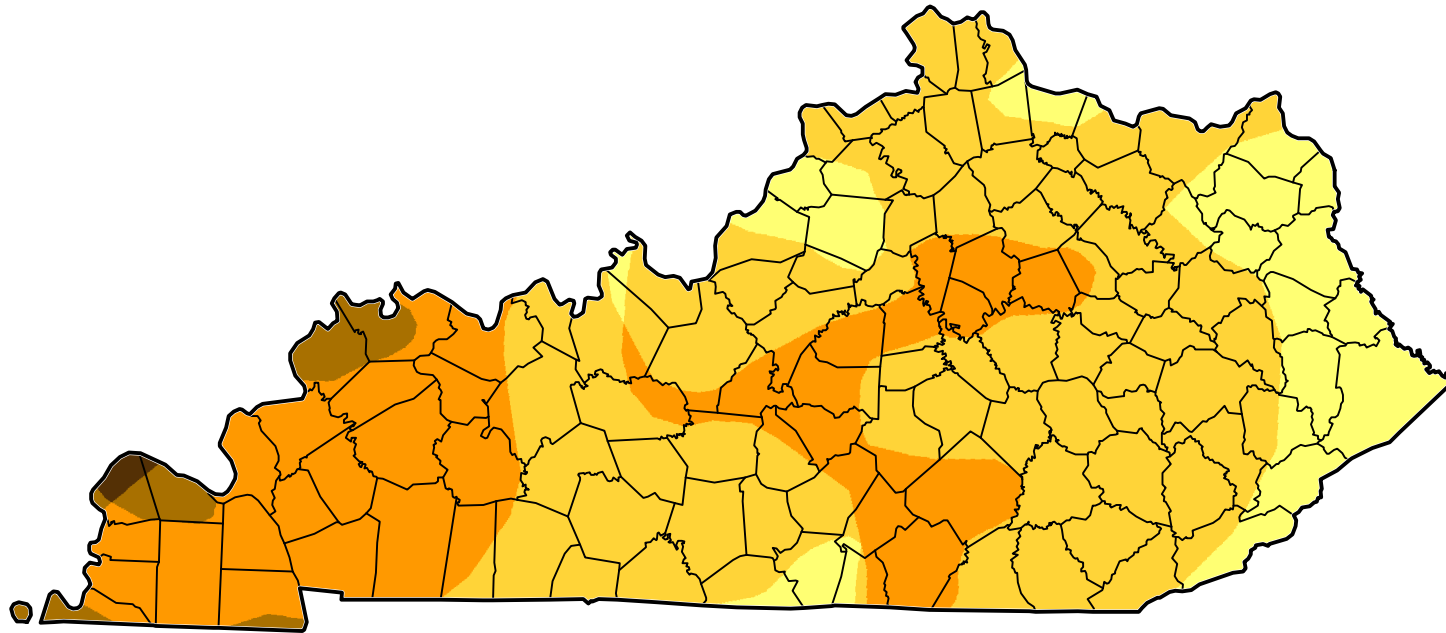

U.S. Drought Monitor Class Change - Kentucky

13 Week

July 10, 2012
compared to
April 10, 2012