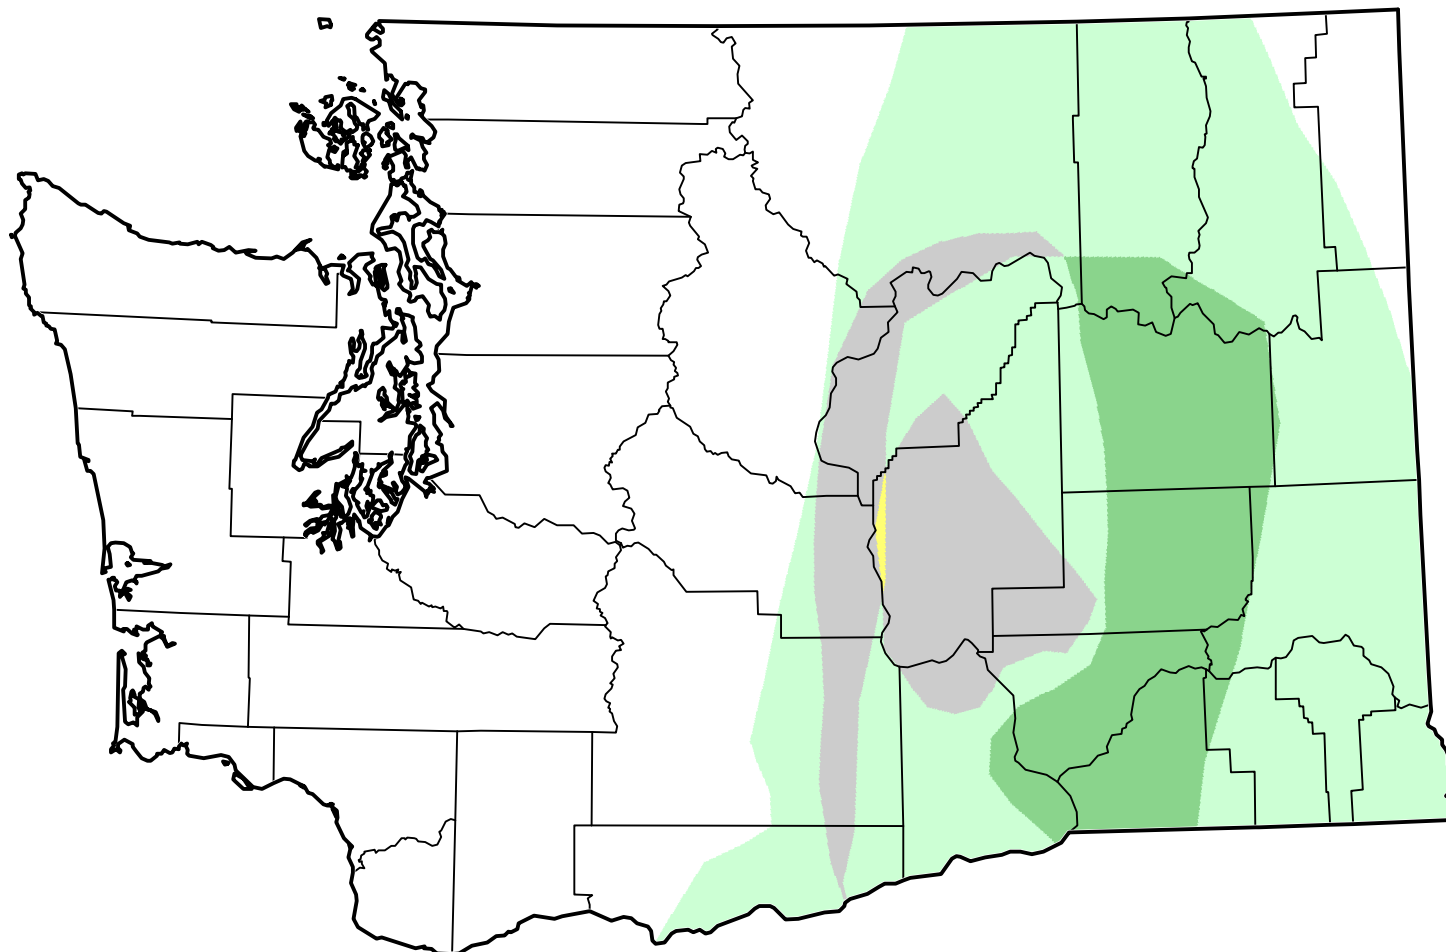

# U.S. Drought Monitor Class Change - Washington 6 Months

July 10, 2012  
compared to  
January 24, 2012

-  5 Class Degradation
-  4 Class Degradation
-  3 Class Degradation
-  2 Class Degradation
-  1 Class Degradation
-  No Change
-  1 Class Improvement
-  2 Class Improvement
-  3 Class Improvement
-  4 Class Improvement
-  5 Class Improvement