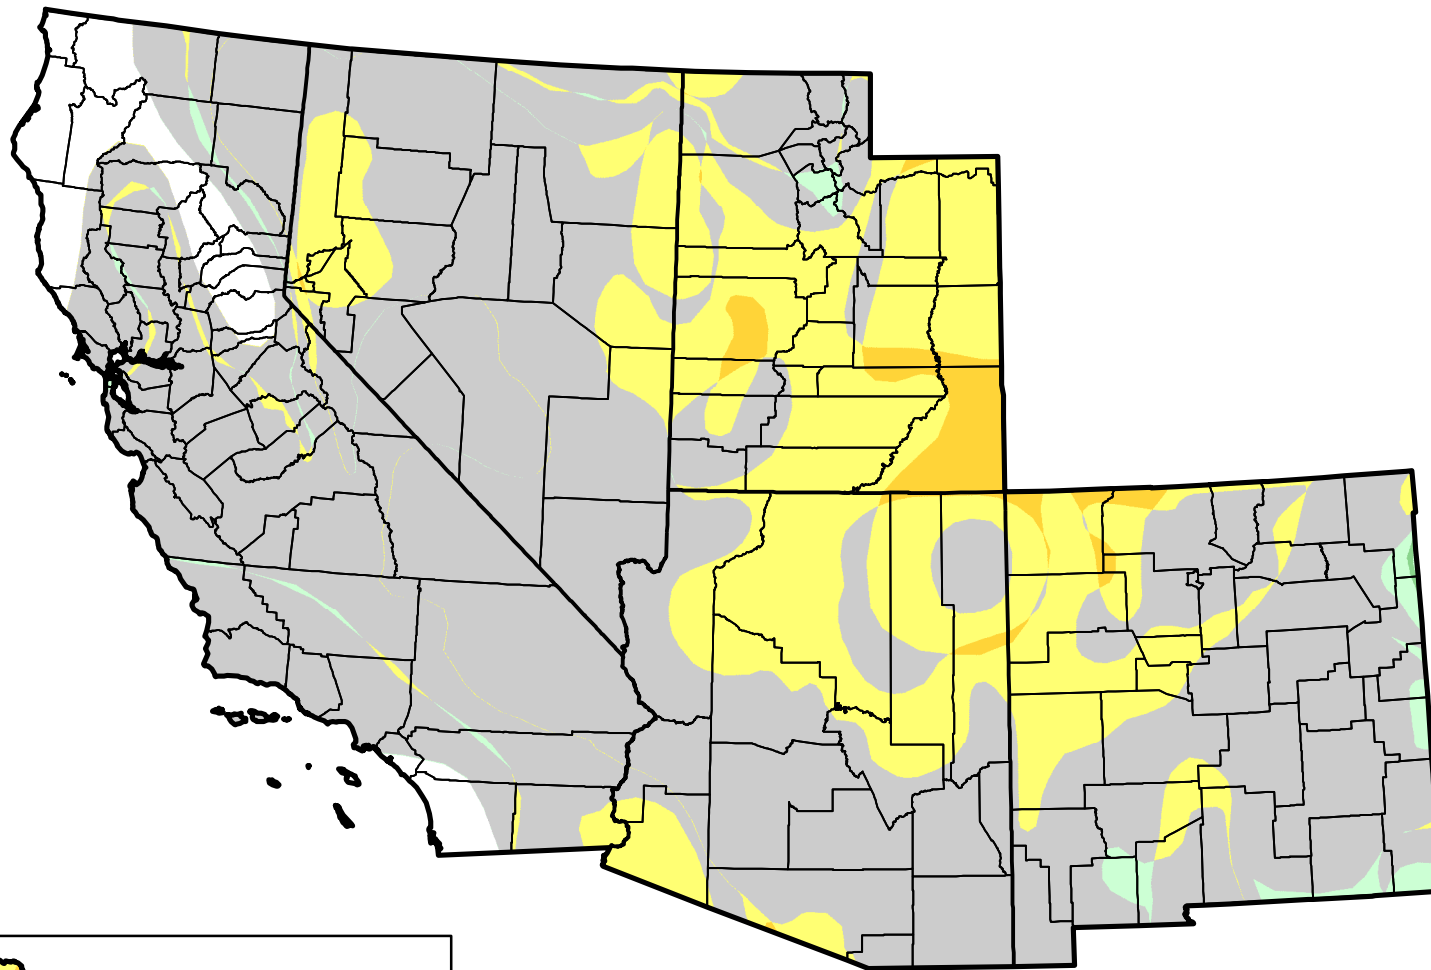

# U.S. Drought Monitor Class Change - USDA Southwest Climate Hub 2 Months

-  5 Class Degradation
-  4 Class Degradation
-  3 Class Degradation
-  2 Class Degradation
-  1 Class Degradation
-  No Change
-  1 Class Improvement
-  2 Class Improvement
-  3 Class Improvement
-  4 Class Improvement
-  5 Class Improvement

**July 10, 2012  
compared to  
May 15, 2012**