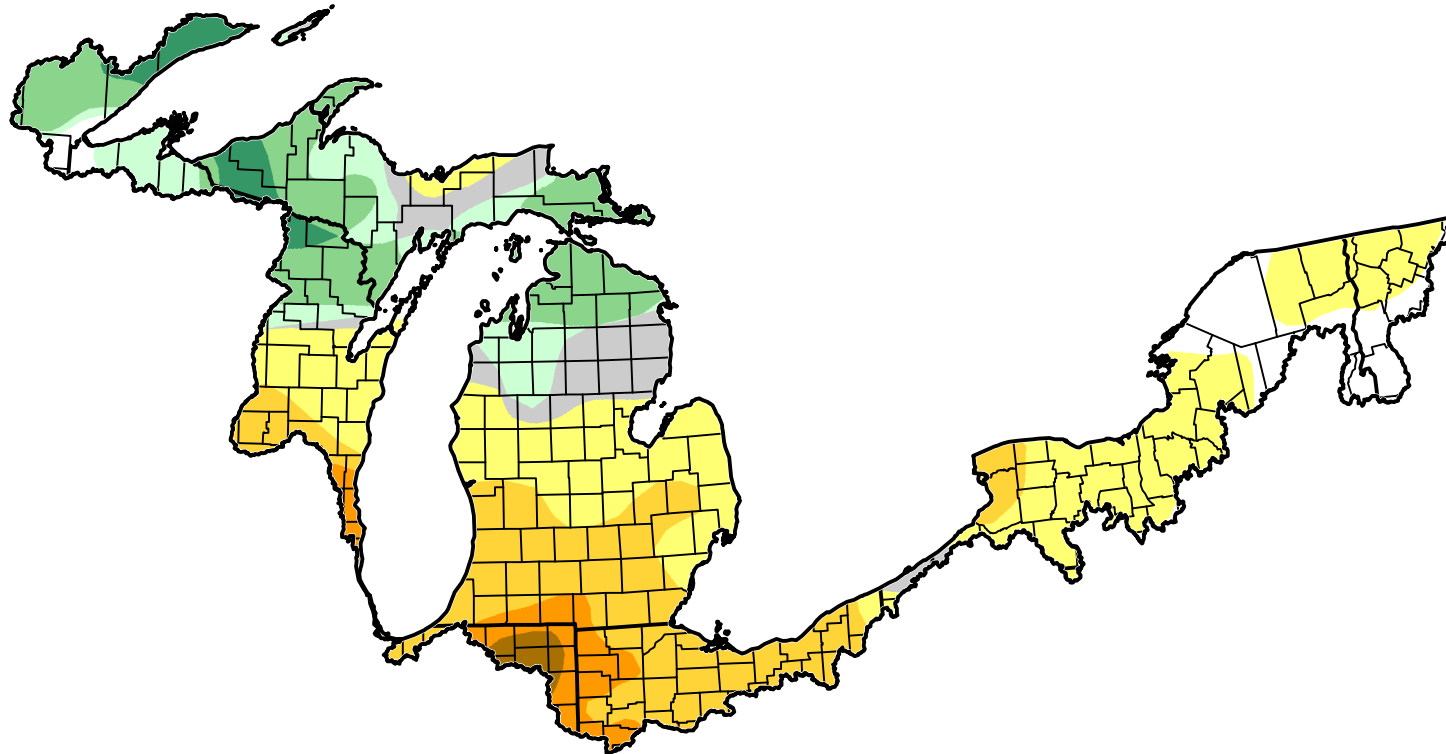

U.S. Drought Monitor Class Change - Great Lakes Watershed 2 Years

July 10, 2012
compared to
July 13, 2010