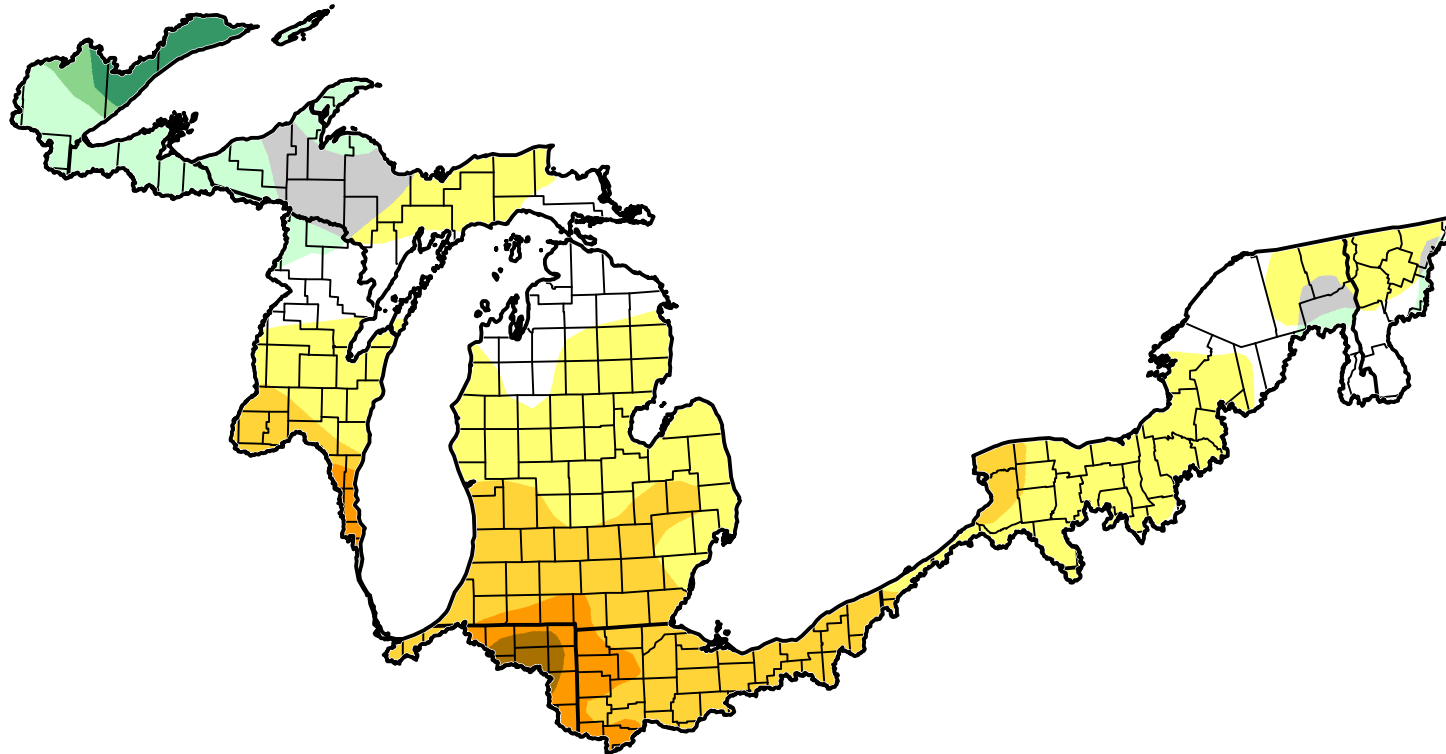

U.S. Drought Monitor Class Change - Great Lakes Watershed

Start of Calendar Year

July 10, 2012
compared to
January 3, 2012