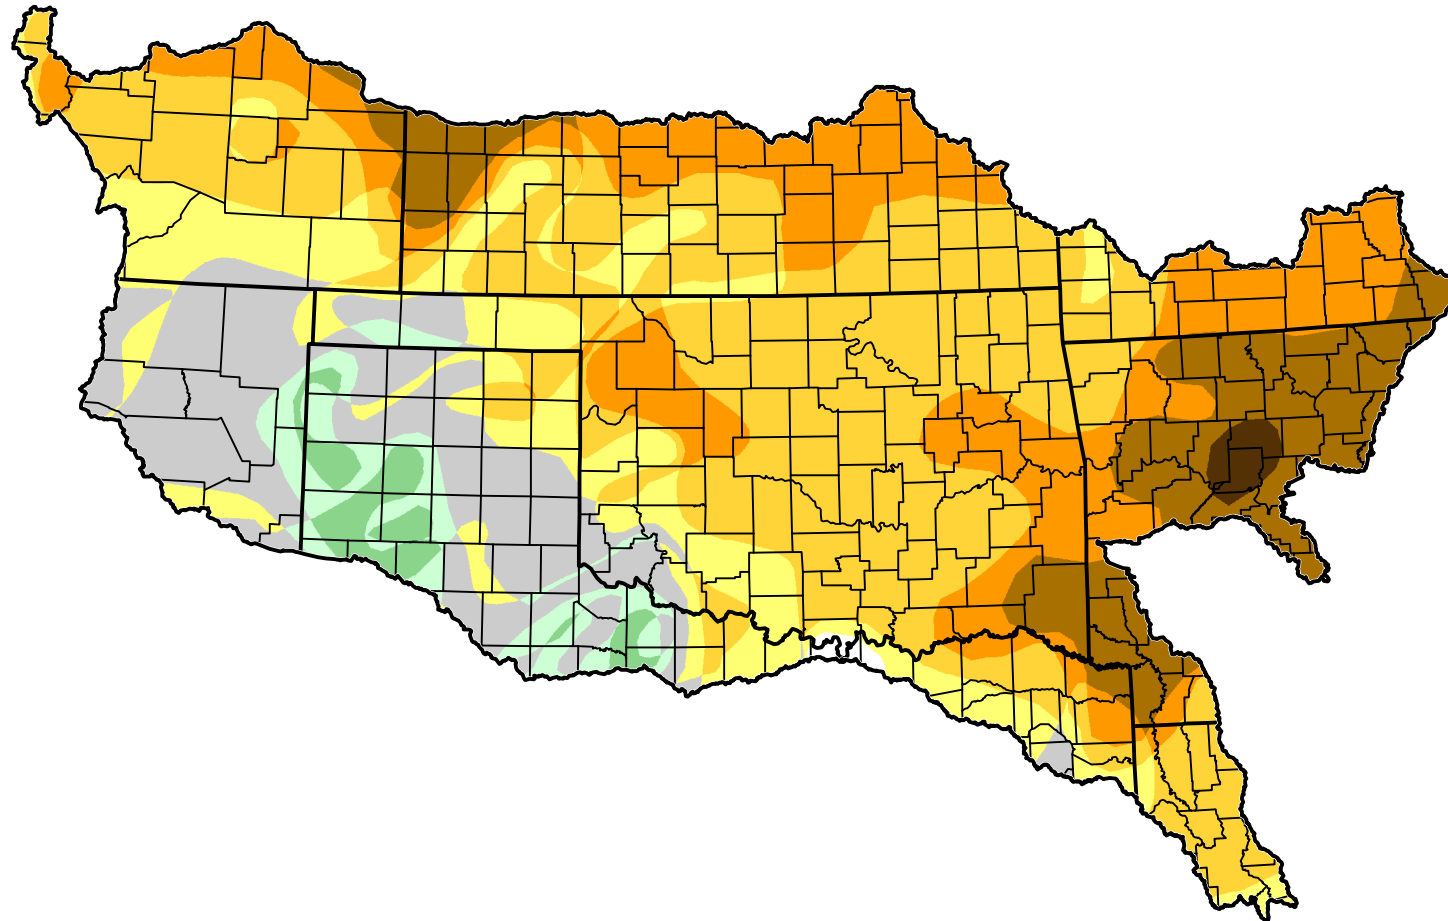

U.S. Drought Monitor Class Change - Arkansas-White-Red Watershed 3 Months

July 10, 2012
compared to
April 17, 2012