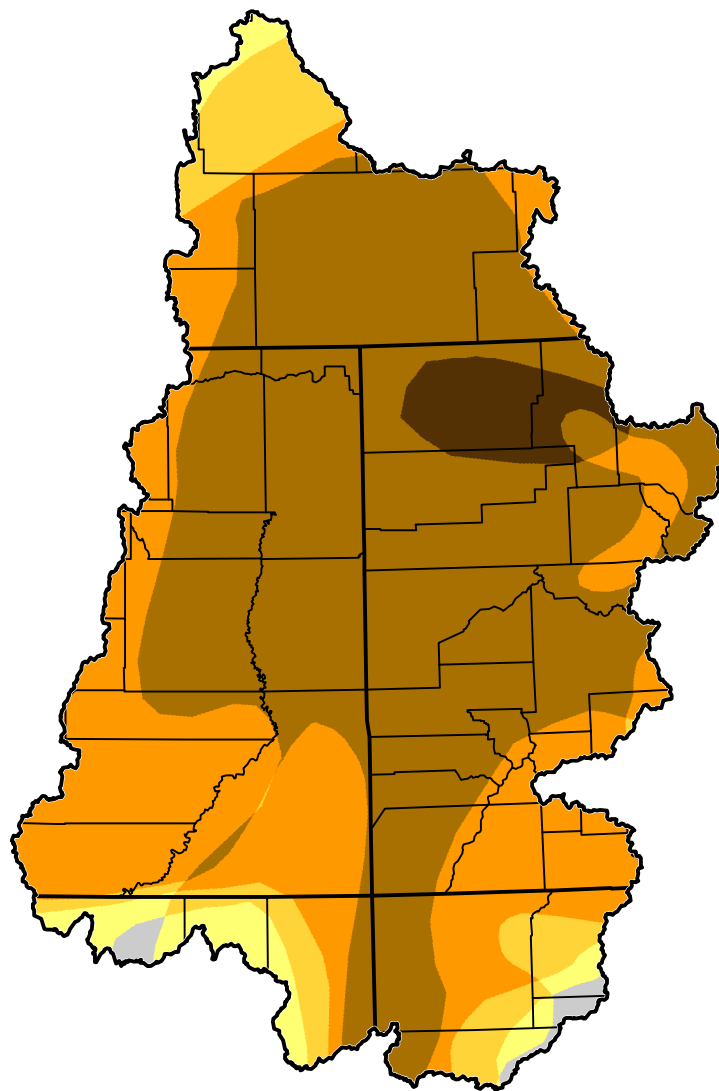

# U.S. Drought Monitor Class Change - Upper Colorado Watershed

Start of Calendar Year

-  5 Class Degradation
-  4 Class Degradation
-  3 Class Degradation
-  2 Class Degradation
-  1 Class Degradation
-  No Change
-  1 Class Improvement
-  2 Class Improvement
-  3 Class Improvement
-  4 Class Improvement
-  5 Class Improvement

July 10, 2012  
compared to  
January 3, 2012