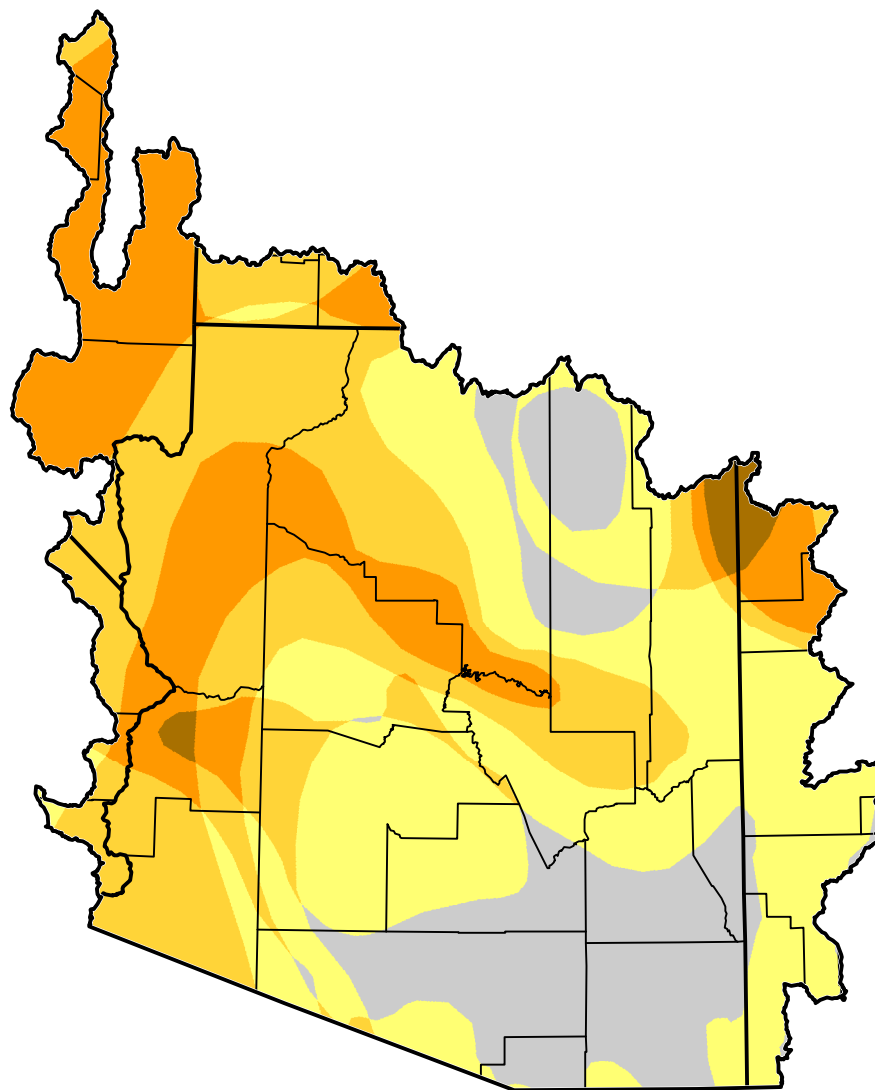

U.S. Drought Monitor Class Change - Lower Colorado Watershed

Start of Calendar Year

July 10, 2012
compared to
January 3, 2012

-  5 Class Degradation
-  4 Class Degradation
-  3 Class Degradation
-  2 Class Degradation
-  1 Class Degradation
-  No Change
-  1 Class Improvement
-  2 Class Improvement
-  3 Class Improvement
-  4 Class Improvement
-  5 Class Improvement