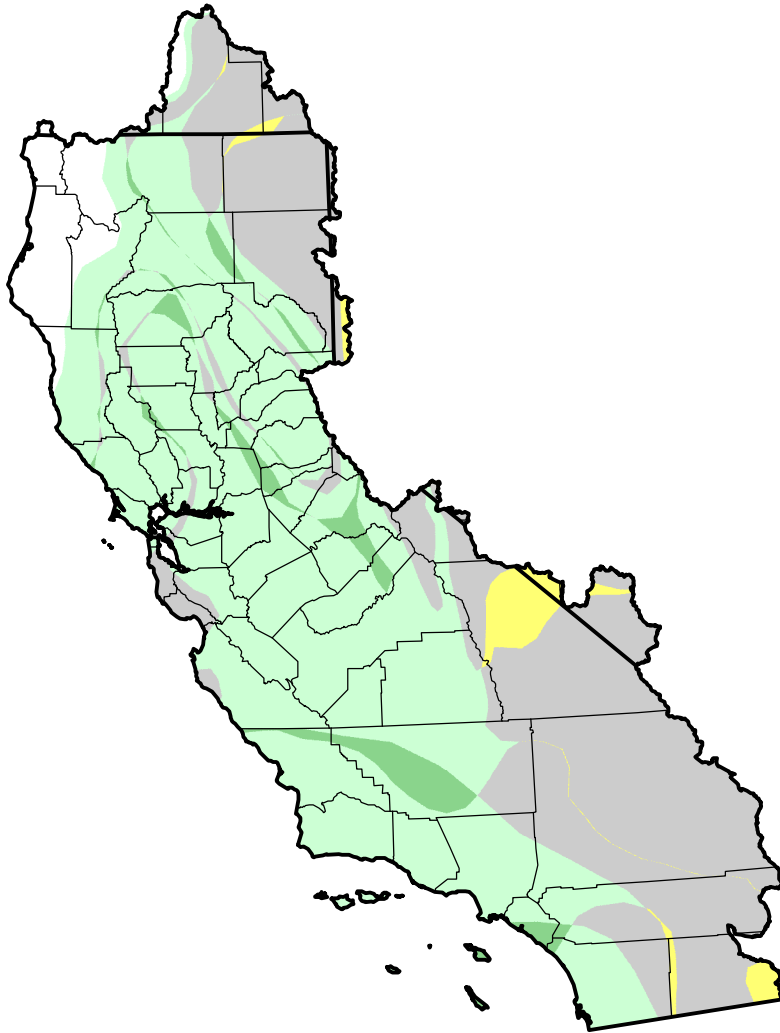

# U.S. Drought Monitor Class Change - California Watershed

## 13 Week

July 10, 2012  
compared to  
April 12, 2012

- 5 Class Degradation
- 4 Class Degradation
- 3 Class Degradation
- 2 Class Degradation
- 1 Class Degradation
- No Change
- 1 Class Improvement
- 2 Class Improvement
- 3 Class Improvement
- 4 Class Improvement
- 5 Class Improvement