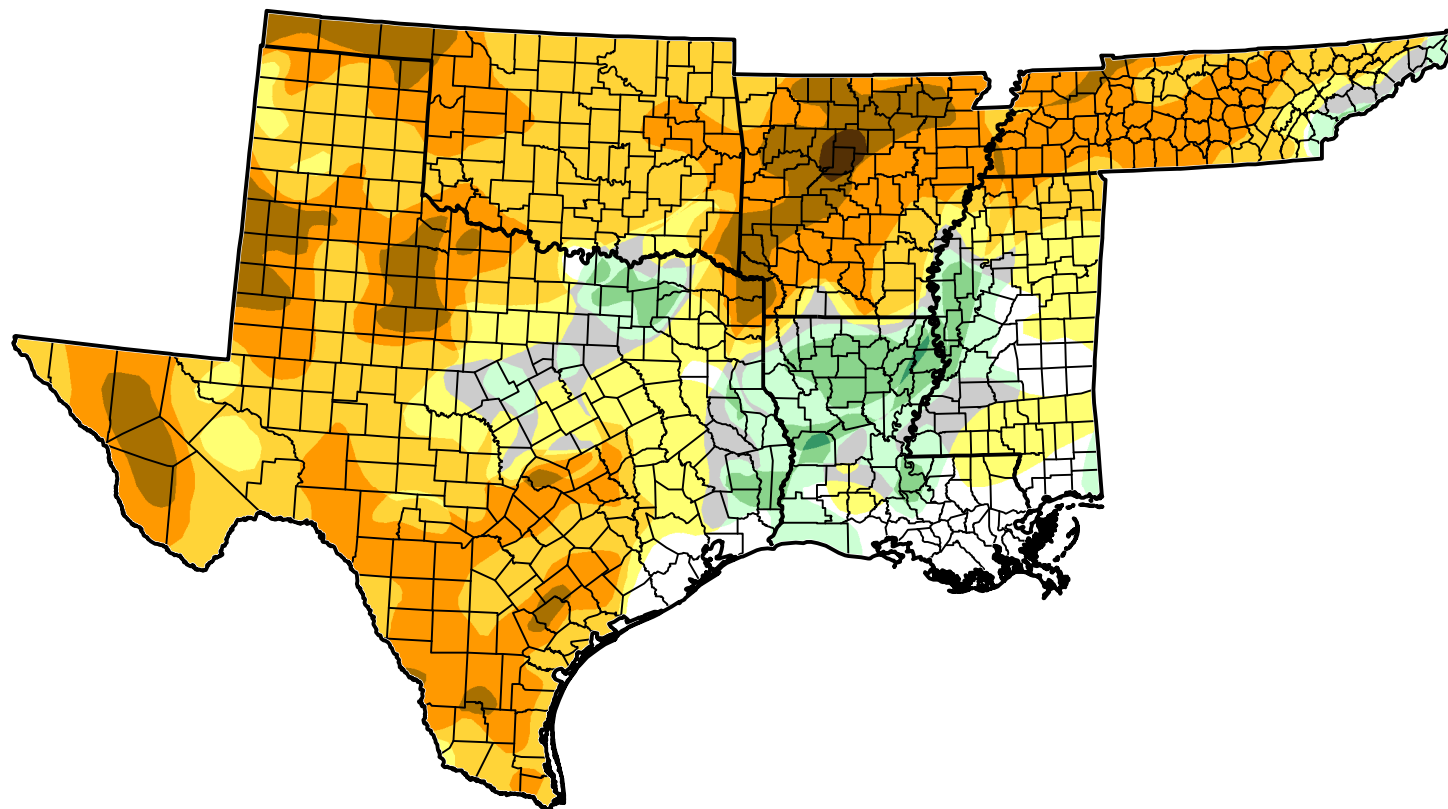

U.S. Drought Monitor Class Change - South 2 Years

July 10, 2012
compared to
July 13, 2010

-  5 Class Degradation
-  4 Class Degradation
-  3 Class Degradation
-  2 Class Degradation
-  1 Class Degradation
-  No Change
-  1 Class Improvement
-  2 Class Improvement
-  3 Class Improvement
-  4 Class Improvement
-  5 Class Improvement