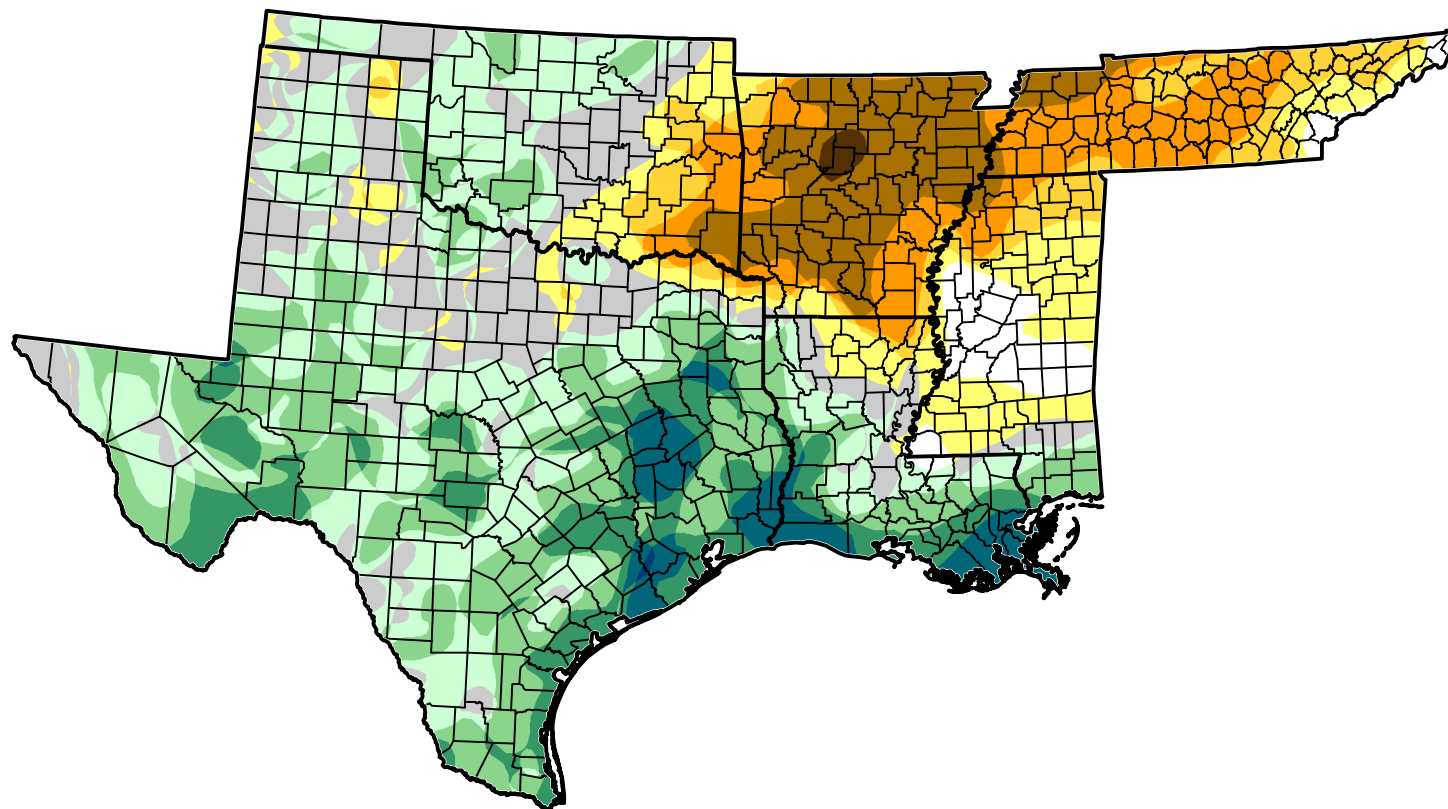

# U.S. Drought Monitor Class Change - South 6 Months

July 10, 2012  
compared to  
January 24, 2012

- 5 Class Degradation
- 4 Class Degradation
- 3 Class Degradation
- 2 Class Degradation
- 1 Class Degradation
- No Change
- 1 Class Improvement
- 2 Class Improvement
- 3 Class Improvement
- 4 Class Improvement
- 5 Class Improvement