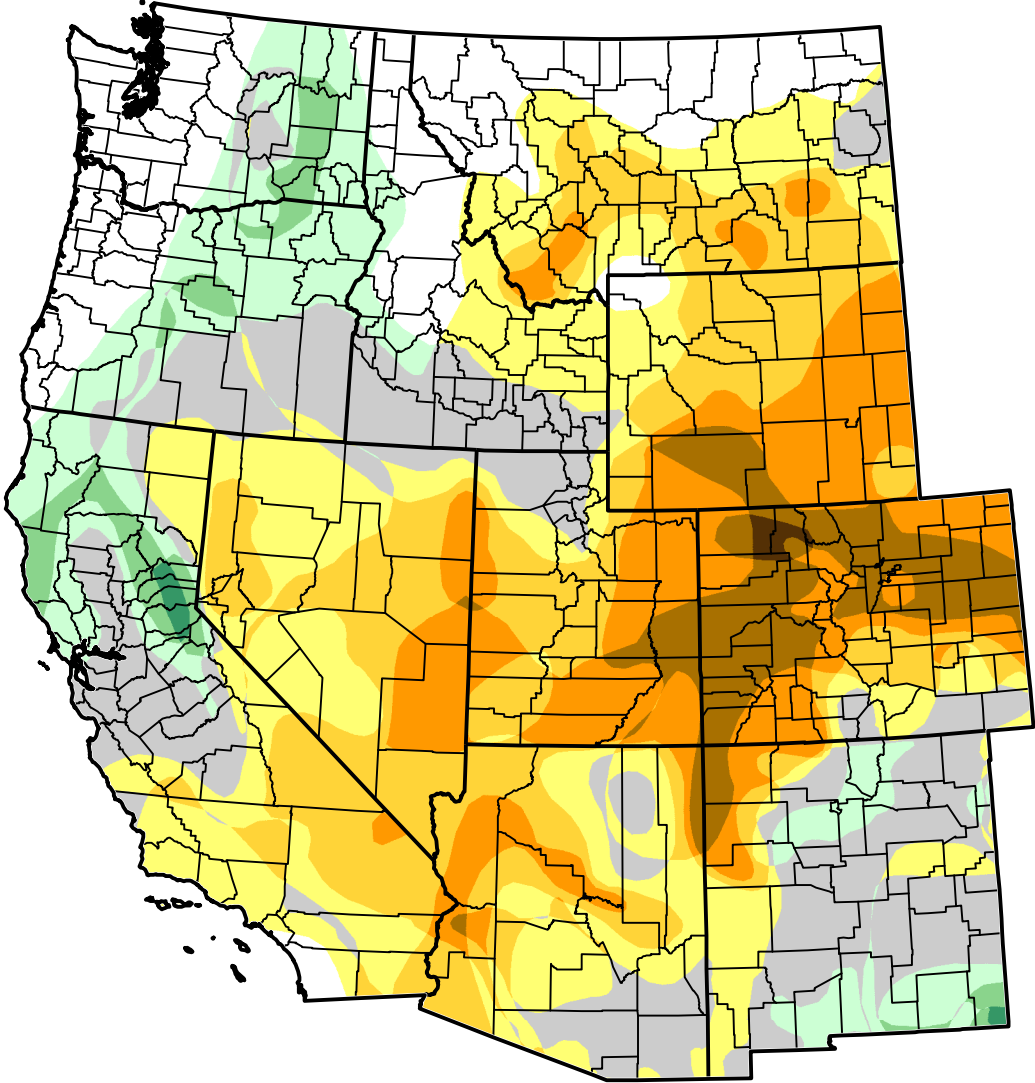

# U.S. Drought Monitor Class Change - West

## 26 Week

July 10, 2012  
compared to  
January 10, 2012

-  5 Class Degradation
-  4 Class Degradation
-  3 Class Degradation
-  2 Class Degradation
-  1 Class Degradation
-  No Change
-  1 Class Improvement
-  2 Class Improvement
-  3 Class Improvement
-  4 Class Improvement
-  5 Class Improvement