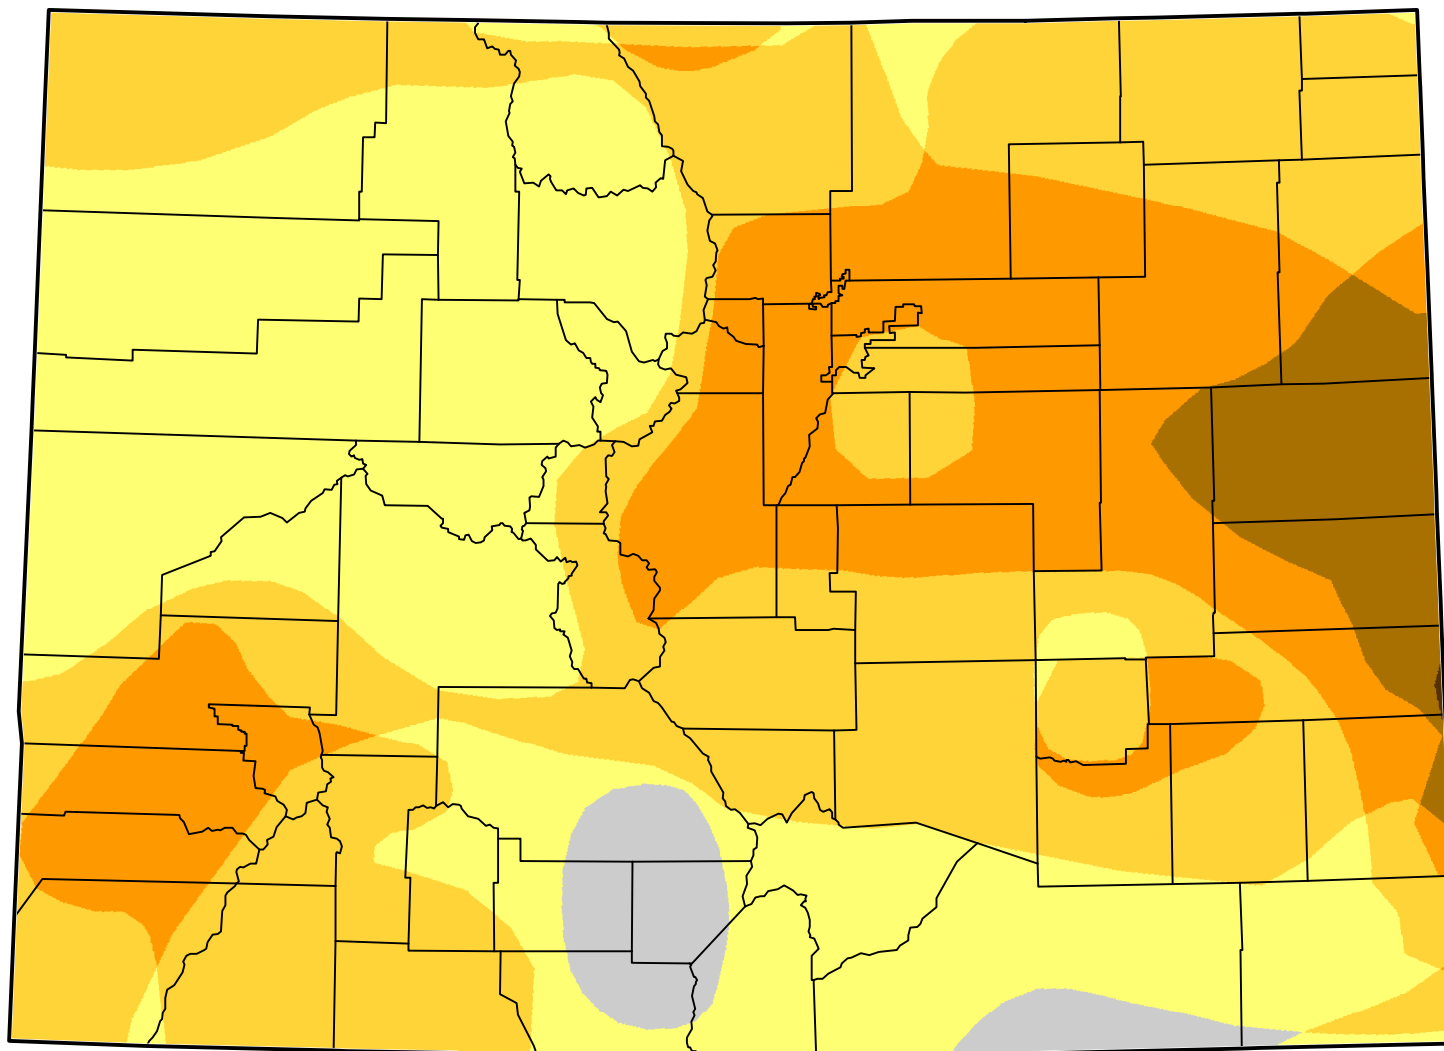

U.S. Drought Monitor Class Change - Colorado 3 Months

-  5 Class Degradation
-  4 Class Degradation
-  3 Class Degradation
-  2 Class Degradation
-  1 Class Degradation
-  No Change
-  1 Class Improvement
-  2 Class Improvement
-  3 Class Improvement
-  4 Class Improvement
-  5 Class Improvement

**July 17, 2012
compared to
April 24, 2012**