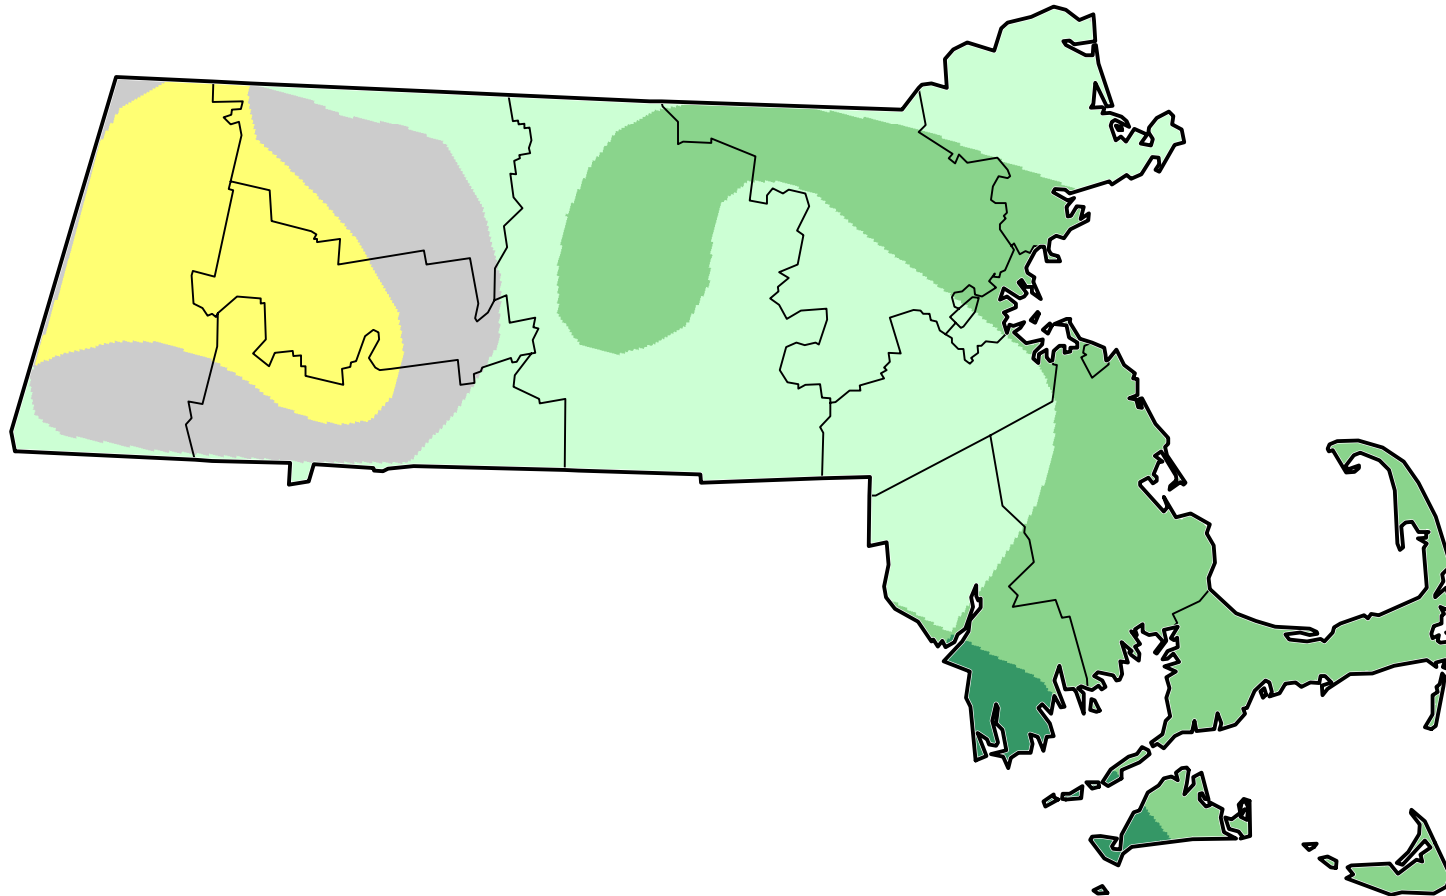

# U.S. Drought Monitor Class Change - Massachusetts 3 Months

July 17, 2012  
compared to  
April 24, 2012