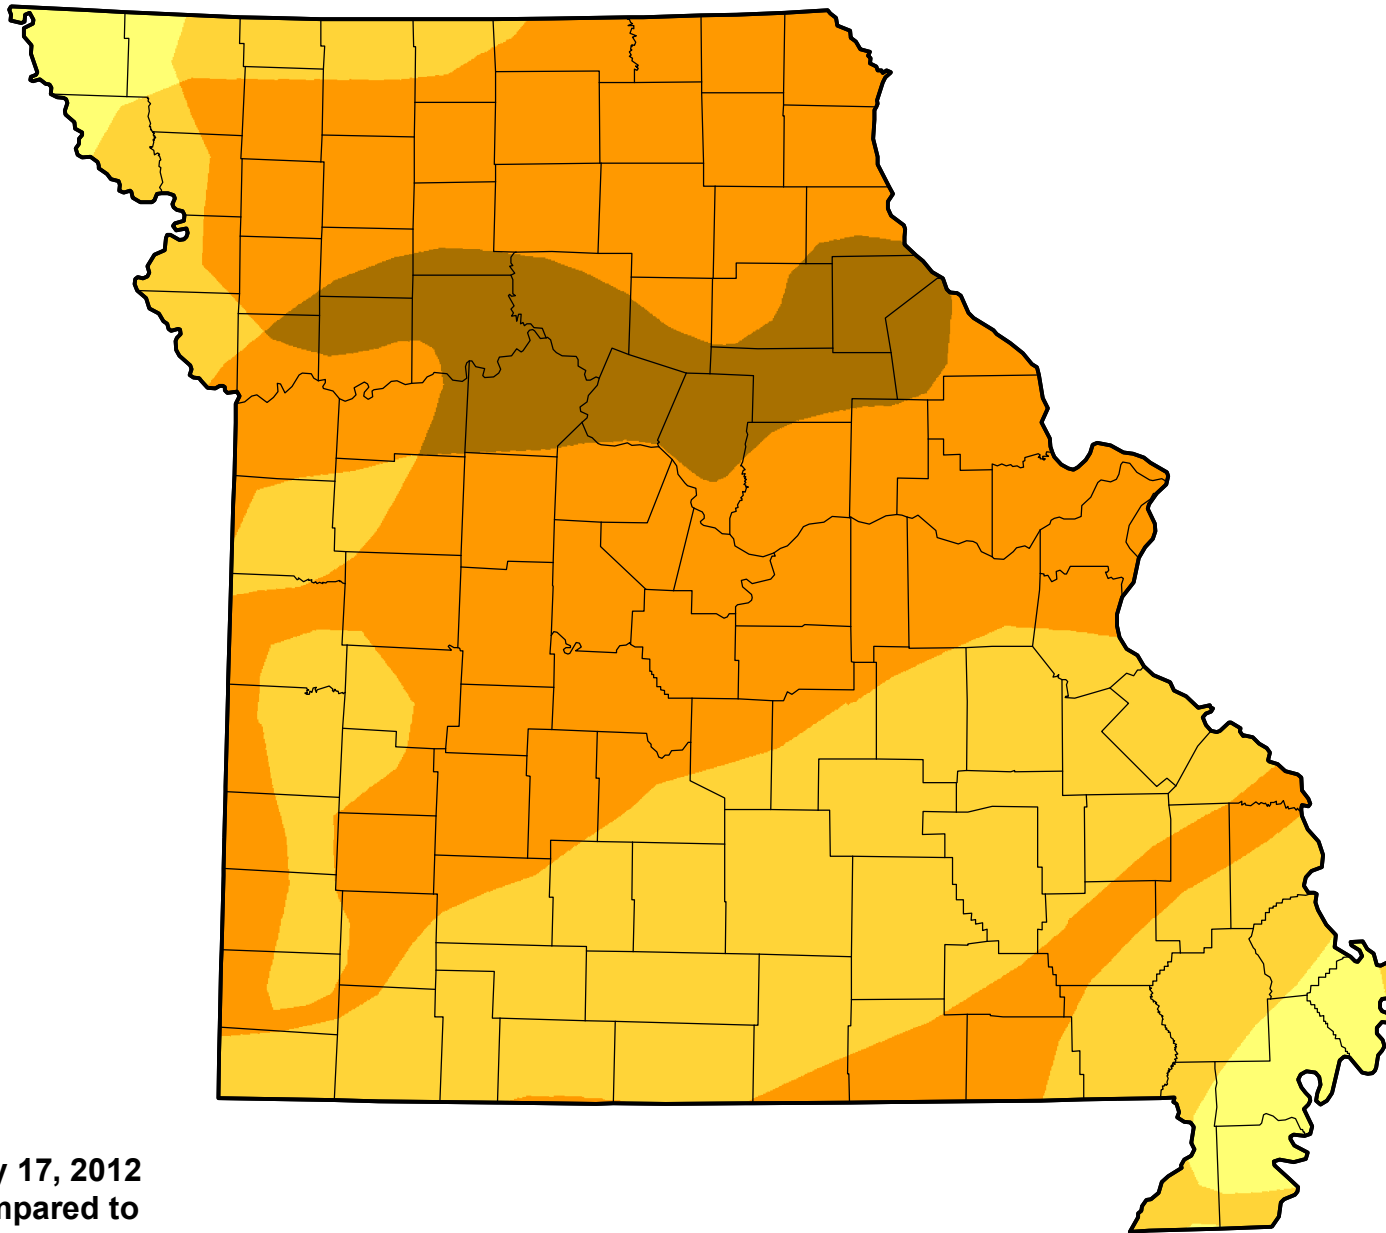

U.S. Drought Monitor Class Change - Missouri

8 Week

July 17, 2012
compared to
May 24, 2012

droughtmonitor.unl.edu

-  5 Class Degradation
-  4 Class Degradation
-  3 Class Degradation
-  2 Class Degradation
-  1 Class Degradation
-  No Change
-  1 Class Improvement
-  2 Class Improvement
-  3 Class Improvement
-  4 Class Improvement
-  5 Class Improvement