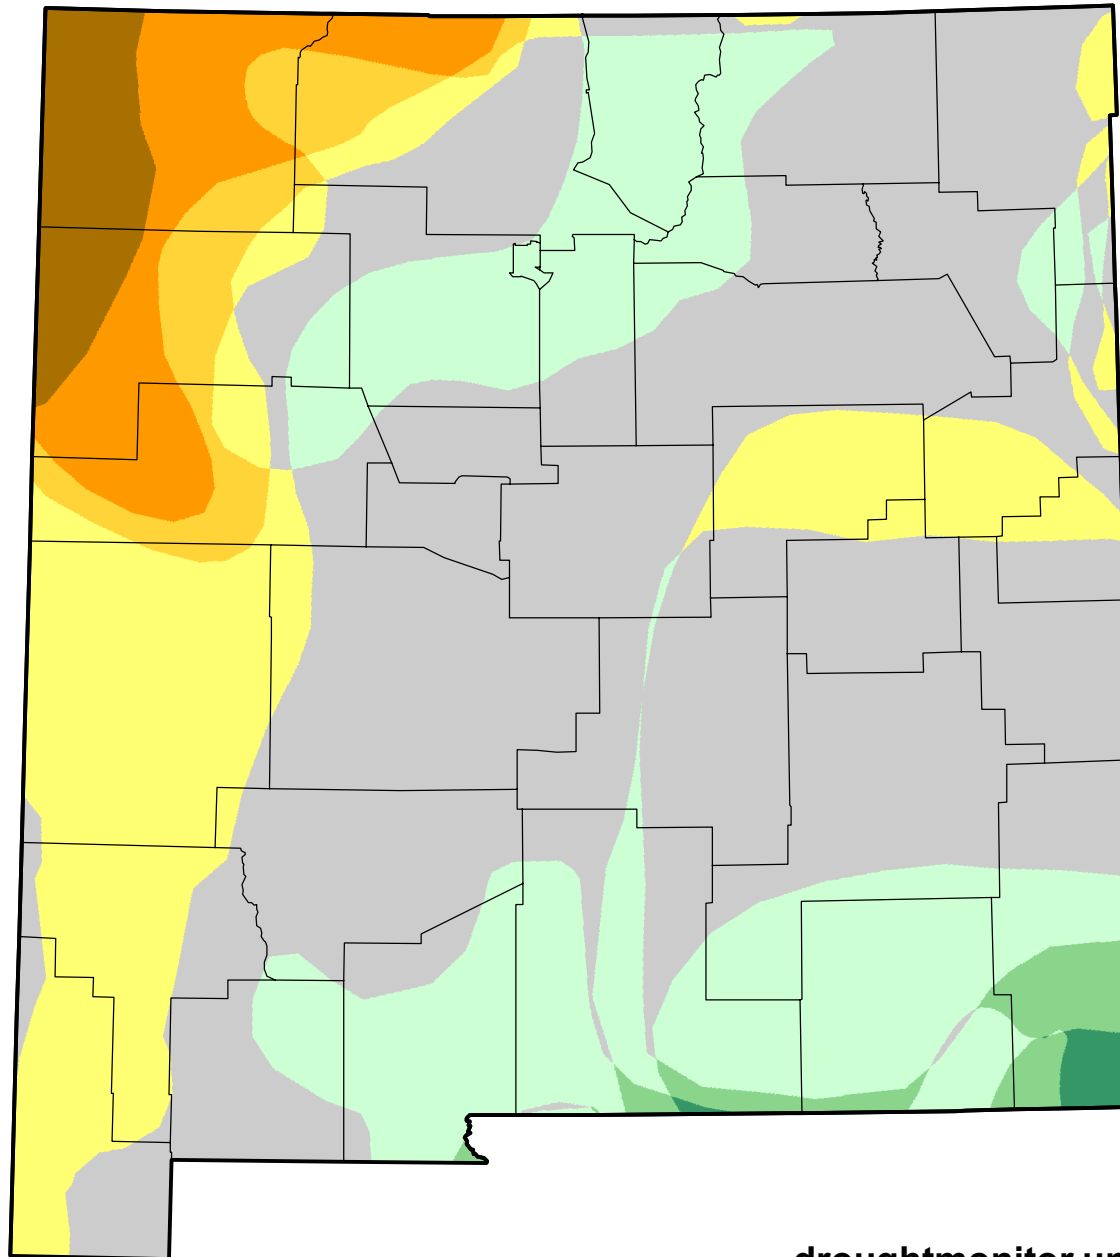

# U.S. Drought Monitor Class Change - New Mexico

Start of Calendar Year

July 17, 2012  
compared to  
January 5, 2012

[droughtmonitor.unl.edu](http://droughtmonitor.unl.edu)

-  5 Class Degradation
-  4 Class Degradation
-  3 Class Degradation
-  2 Class Degradation
-  1 Class Degradation
-  No Change
-  1 Class Improvement
-  2 Class Improvement
-  3 Class Improvement
-  4 Class Improvement
-  5 Class Improvement