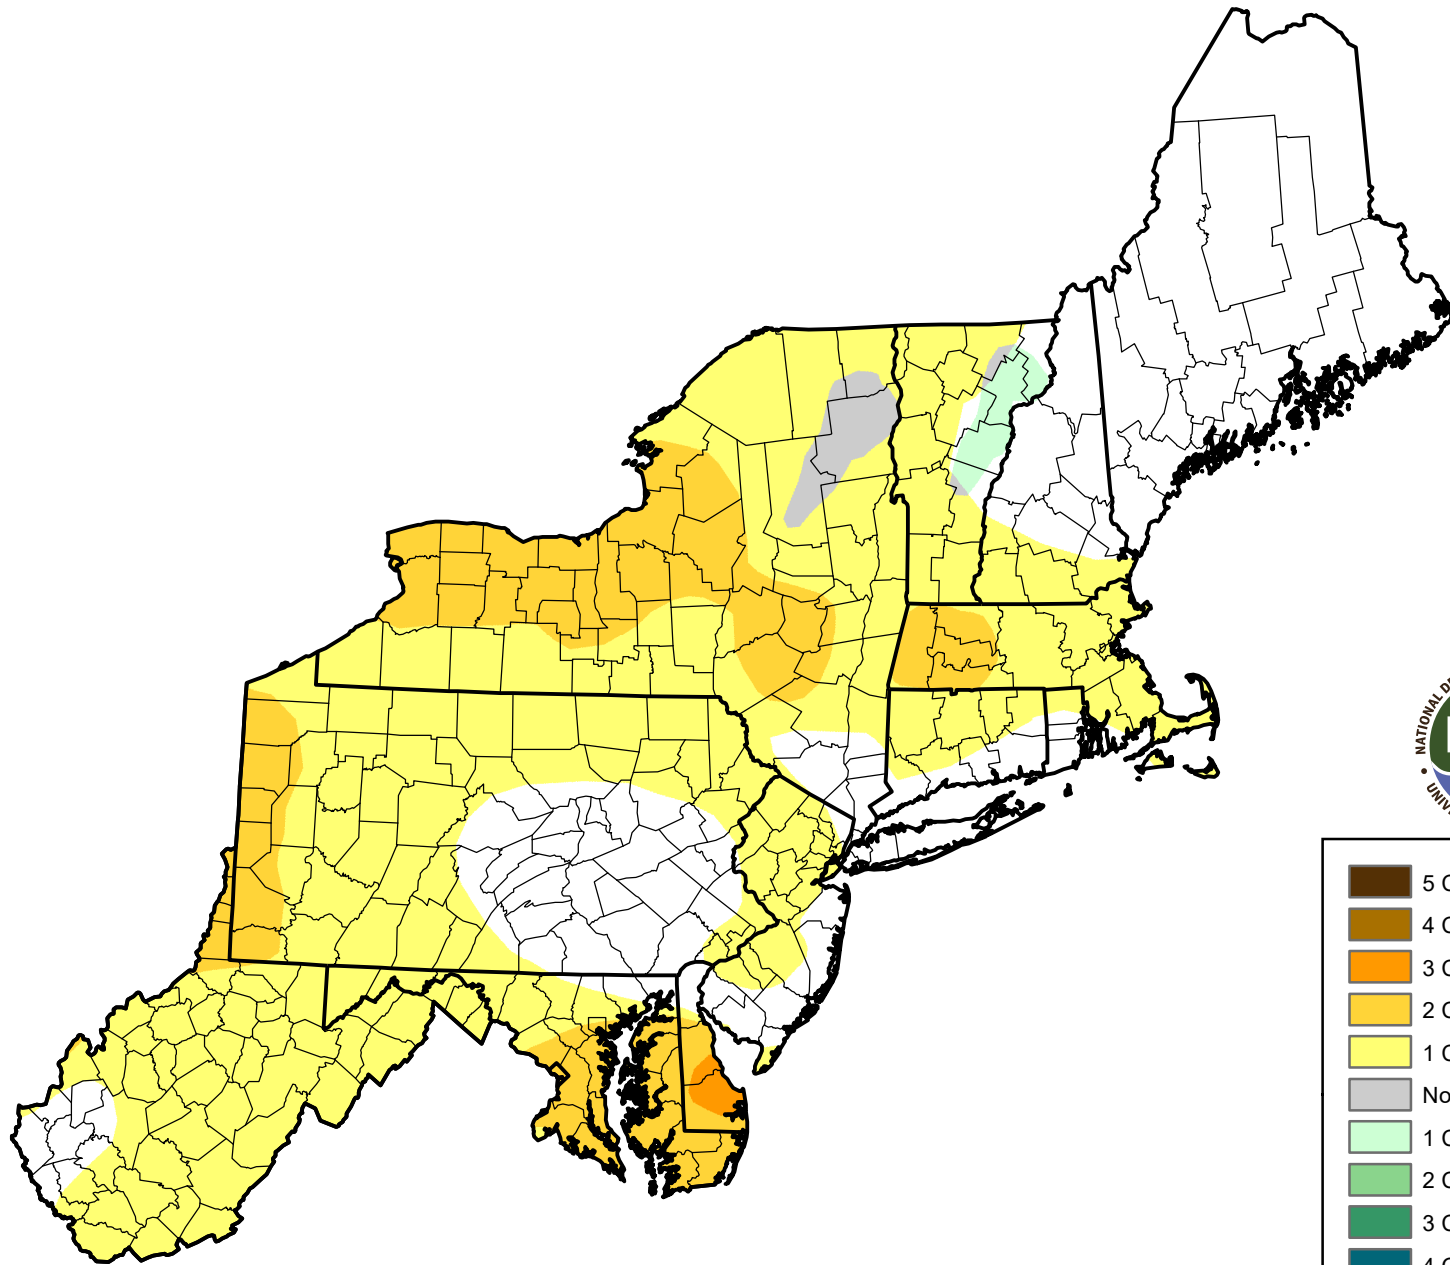

U.S. Drought Monitor Class Change - USDA Northeast Climate Hub

Start of Calendar Year

-  5 Class Degradation
-  4 Class Degradation
-  3 Class Degradation
-  2 Class Degradation
-  1 Class Degradation
-  No Change
-  1 Class Improvement
-  2 Class Improvement
-  3 Class Improvement
-  4 Class Improvement
-  5 Class Improvement

July 17, 2012
compared to
January 5, 2012

droughtmonitor.unl.edu