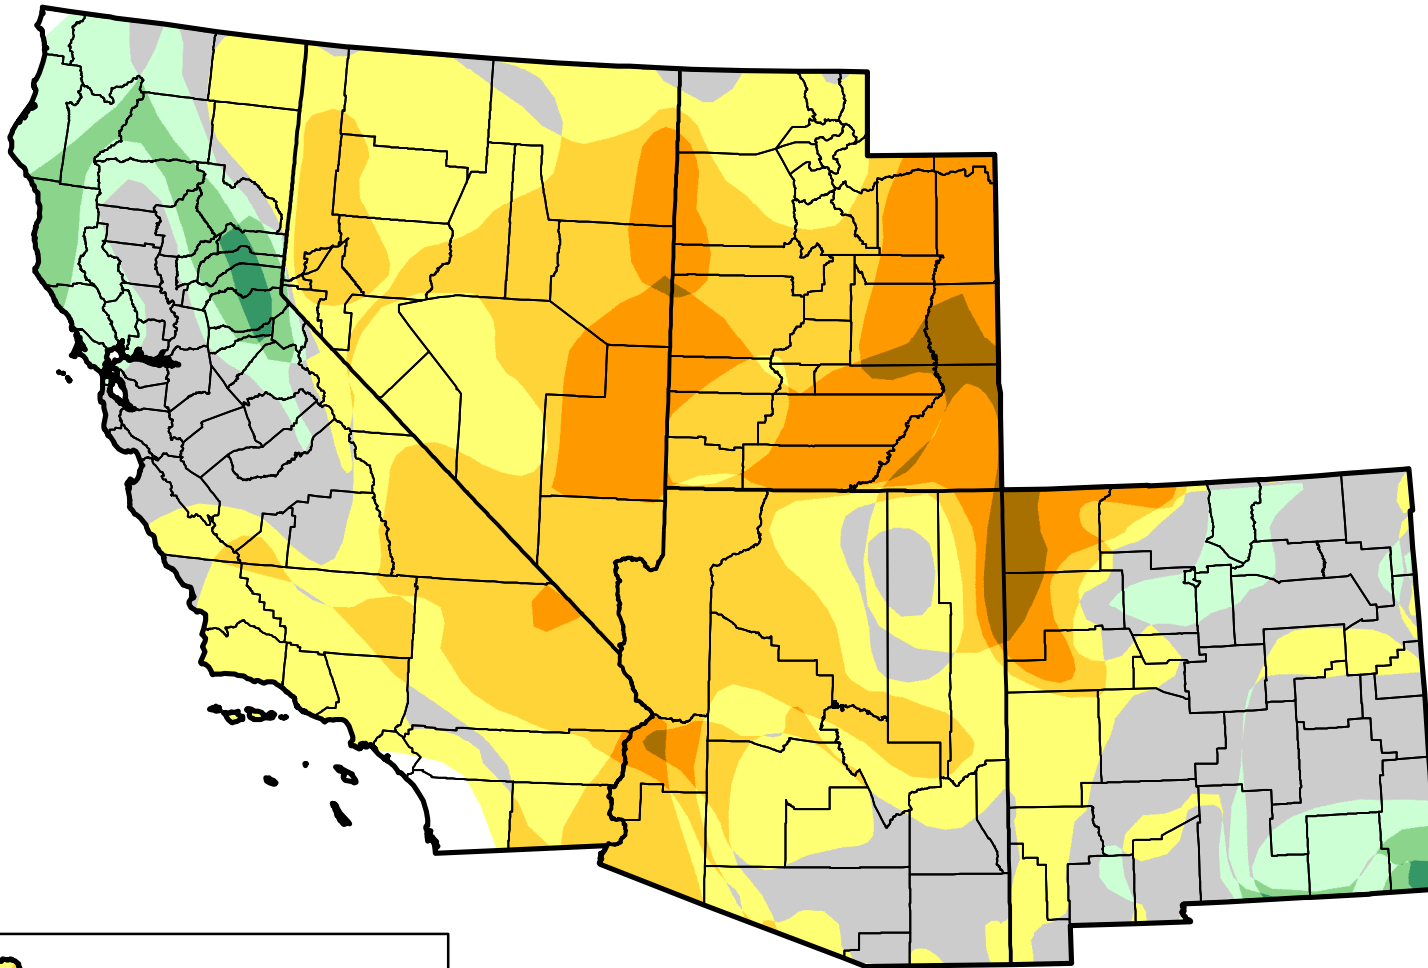

# U.S. Drought Monitor Class Change - USDA Southwest Climate Hub

26 Week

- 5 Class Degradation
- 4 Class Degradation
- 3 Class Degradation
- 2 Class Degradation
- 1 Class Degradation
- No Change
- 1 Class Improvement
- 2 Class Improvement
- 3 Class Improvement
- 4 Class Improvement
- 5 Class Improvement

July 17, 2012  
compared to  
January 17, 2012