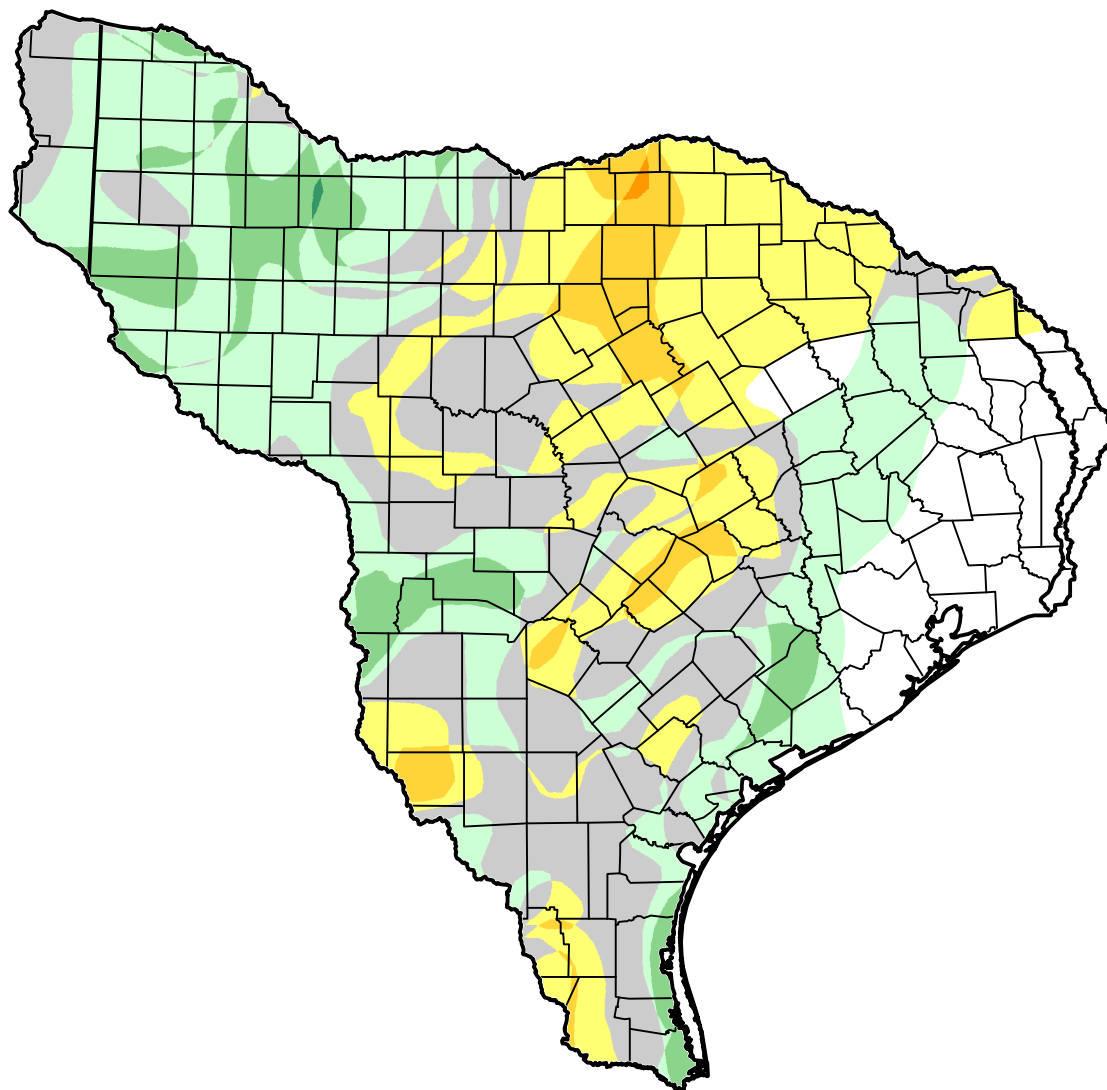

U.S. Drought Monitor Class Change - Texas-Gulf Watershed 3 Months

July 17, 2012
compared to
April 24, 2012