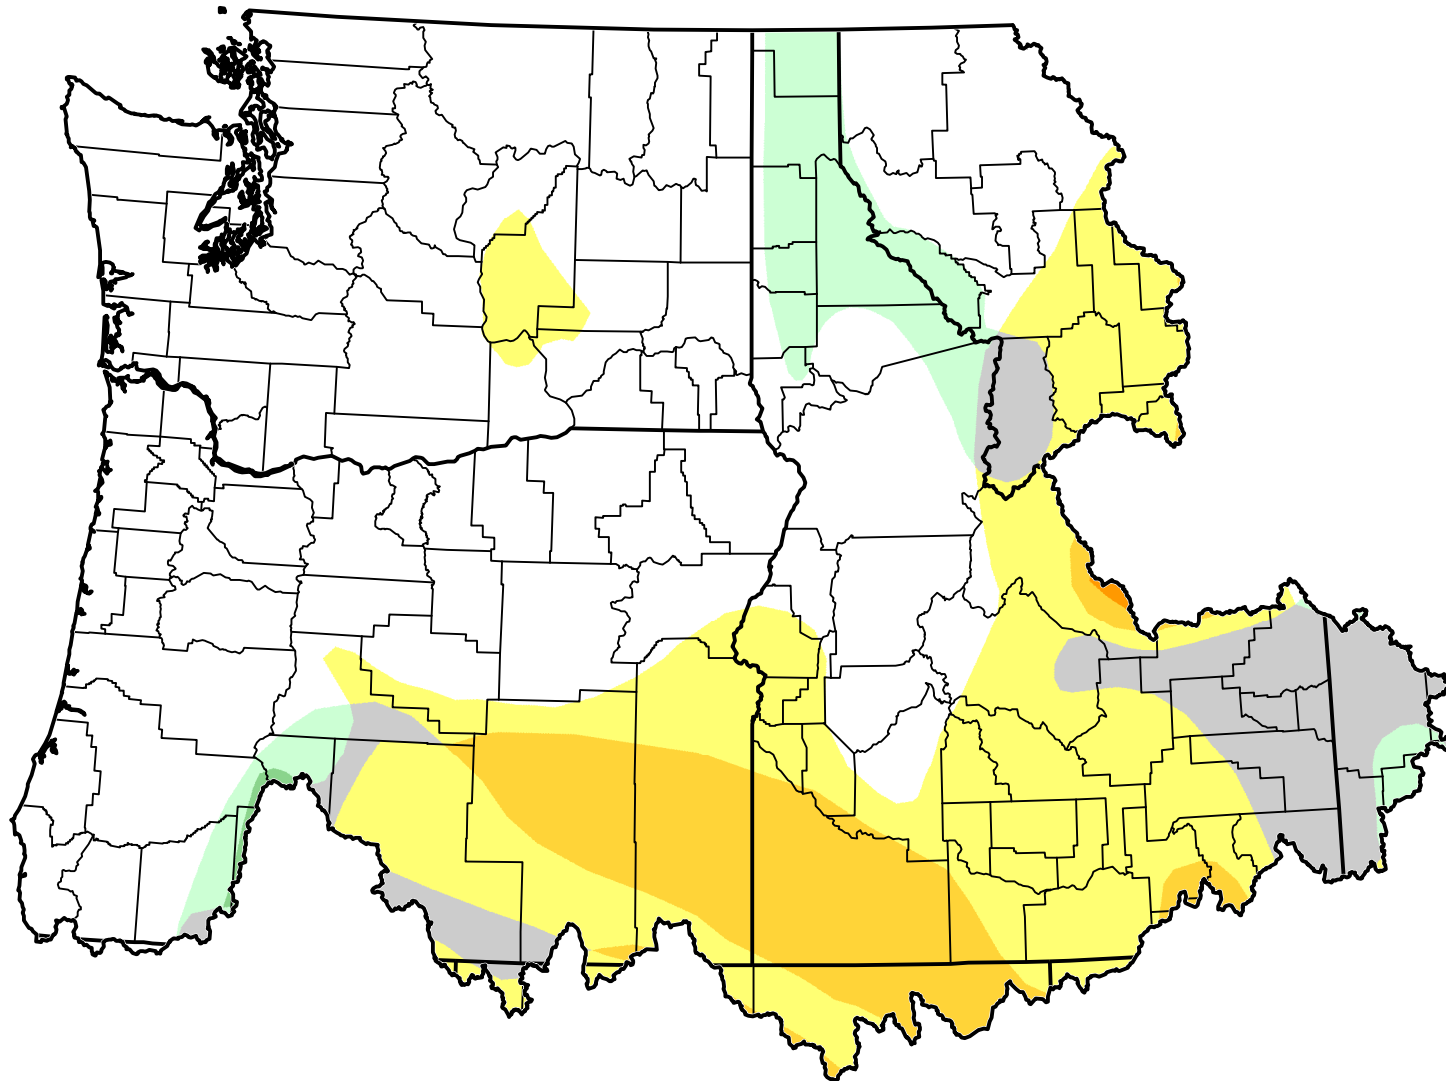

U.S. Drought Monitor Class Change - Pacific Northwest Watershed 2 Years

July 17, 2012
compared to
July 20, 2010

- 5 Class Degradation
- 4 Class Degradation
- 3 Class Degradation
- 2 Class Degradation
- 1 Class Degradation
- No Change
- 1 Class Improvement
- 2 Class Improvement
- 3 Class Improvement
- 4 Class Improvement
- 5 Class Improvement