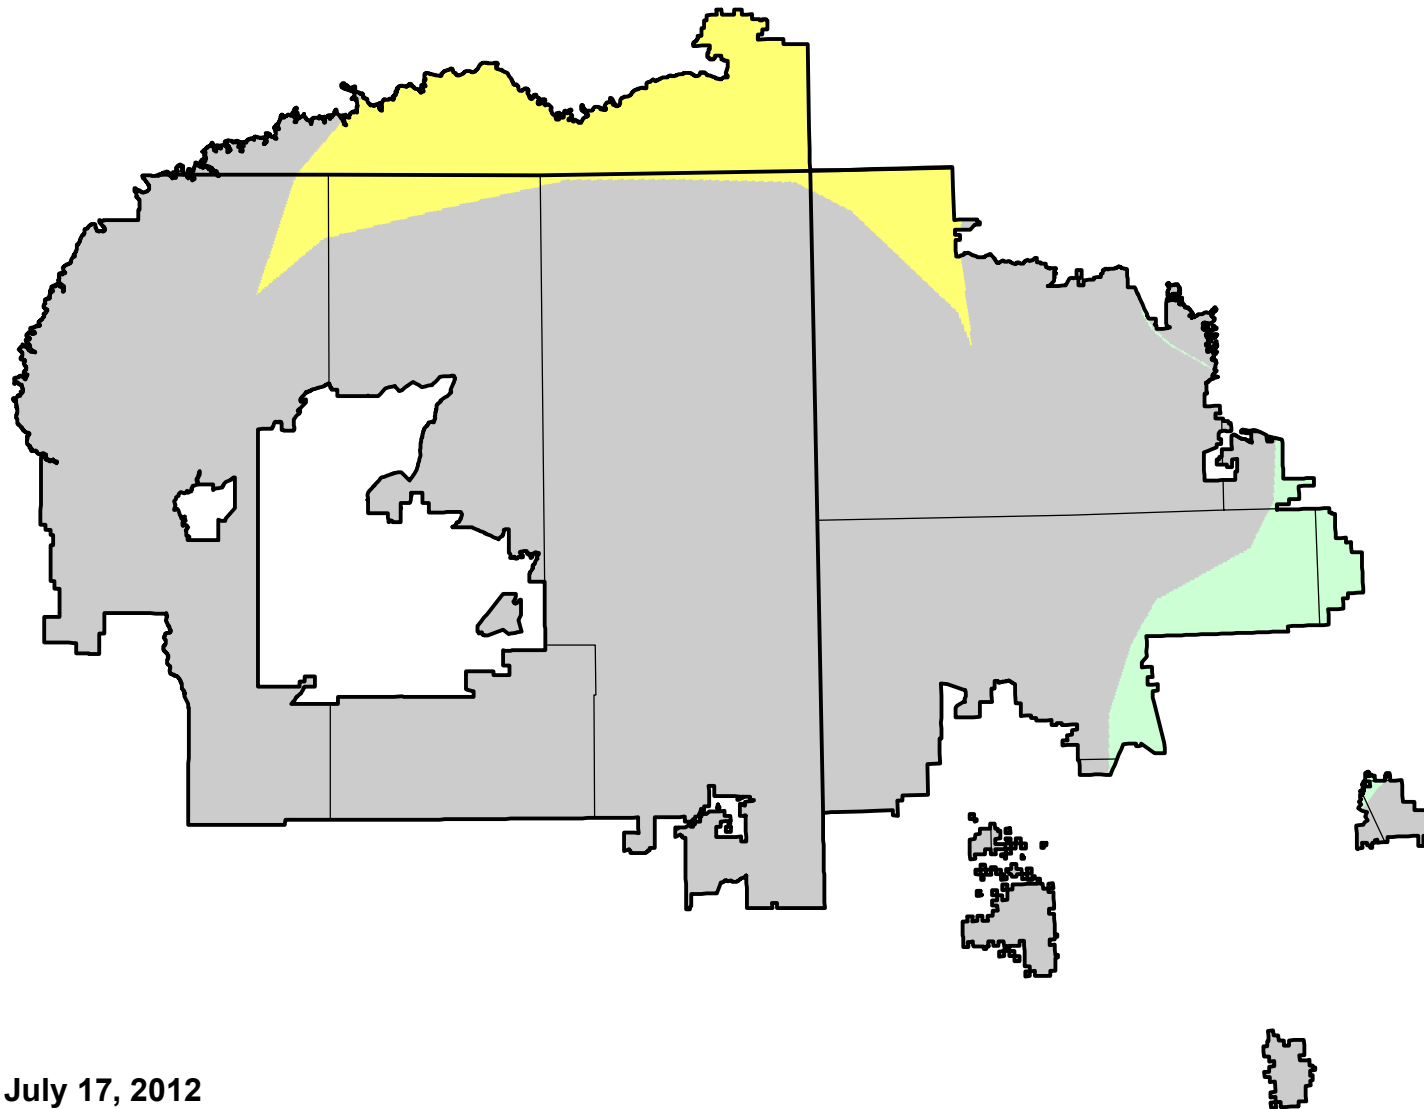

U.S. Drought Monitor Class Change - Navajo

4 Week

July 17, 2012
compared to
June 21, 2012

droughtmonitor.unl.edu

	5 Class Degradation
	4 Class Degradation
	3 Class Degradation
	2 Class Degradation
	1 Class Degradation
	No Change
	1 Class Improvement
	2 Class Improvement
	3 Class Improvement
	4 Class Improvement
	5 Class Improvement