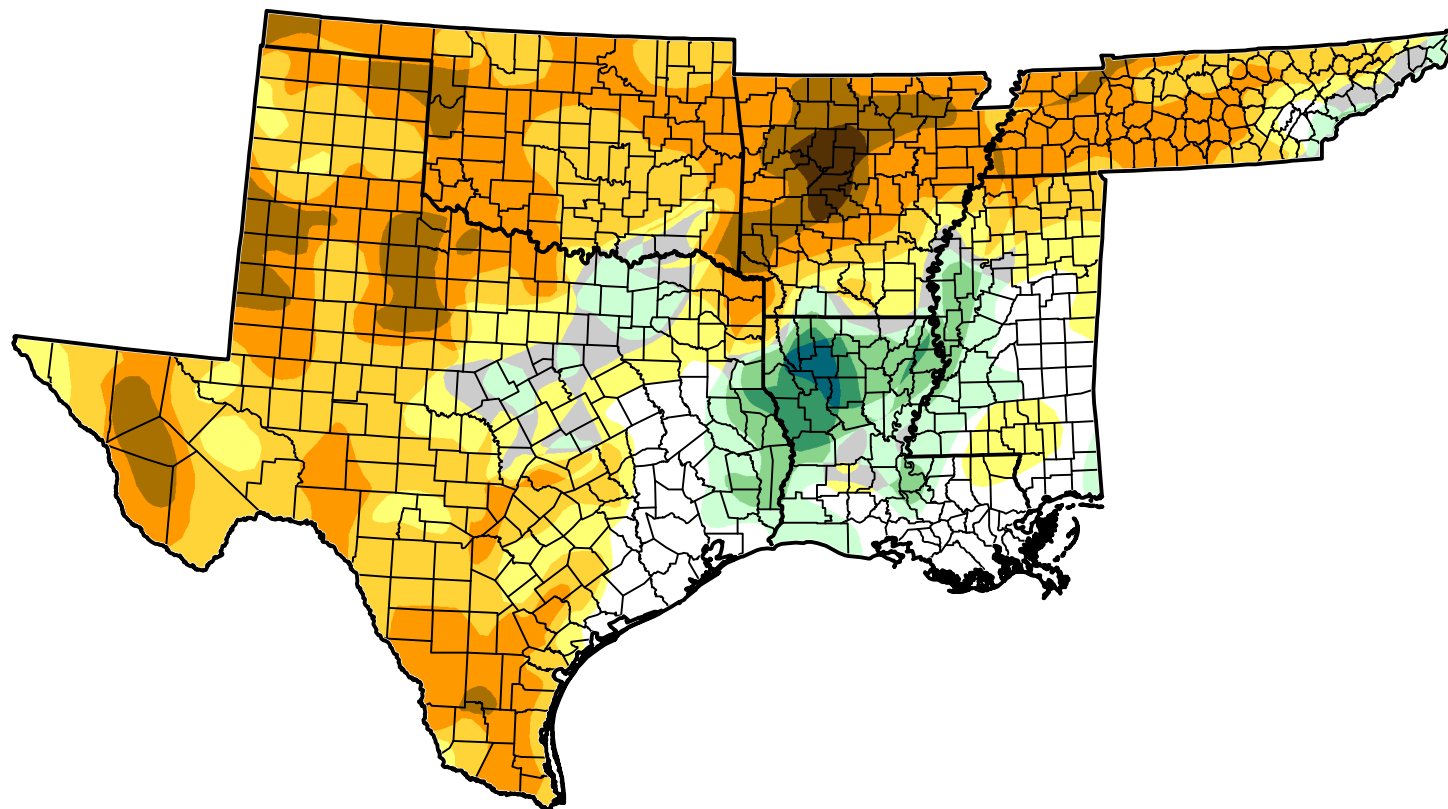

# U.S. Drought Monitor Class Change - South 2 Years

July 17, 2012  
compared to  
July 20, 2010

-  5 Class Degradation
-  4 Class Degradation
-  3 Class Degradation
-  2 Class Degradation
-  1 Class Degradation
-  No Change
-  1 Class Improvement
-  2 Class Improvement
-  3 Class Improvement
-  4 Class Improvement
-  5 Class Improvement