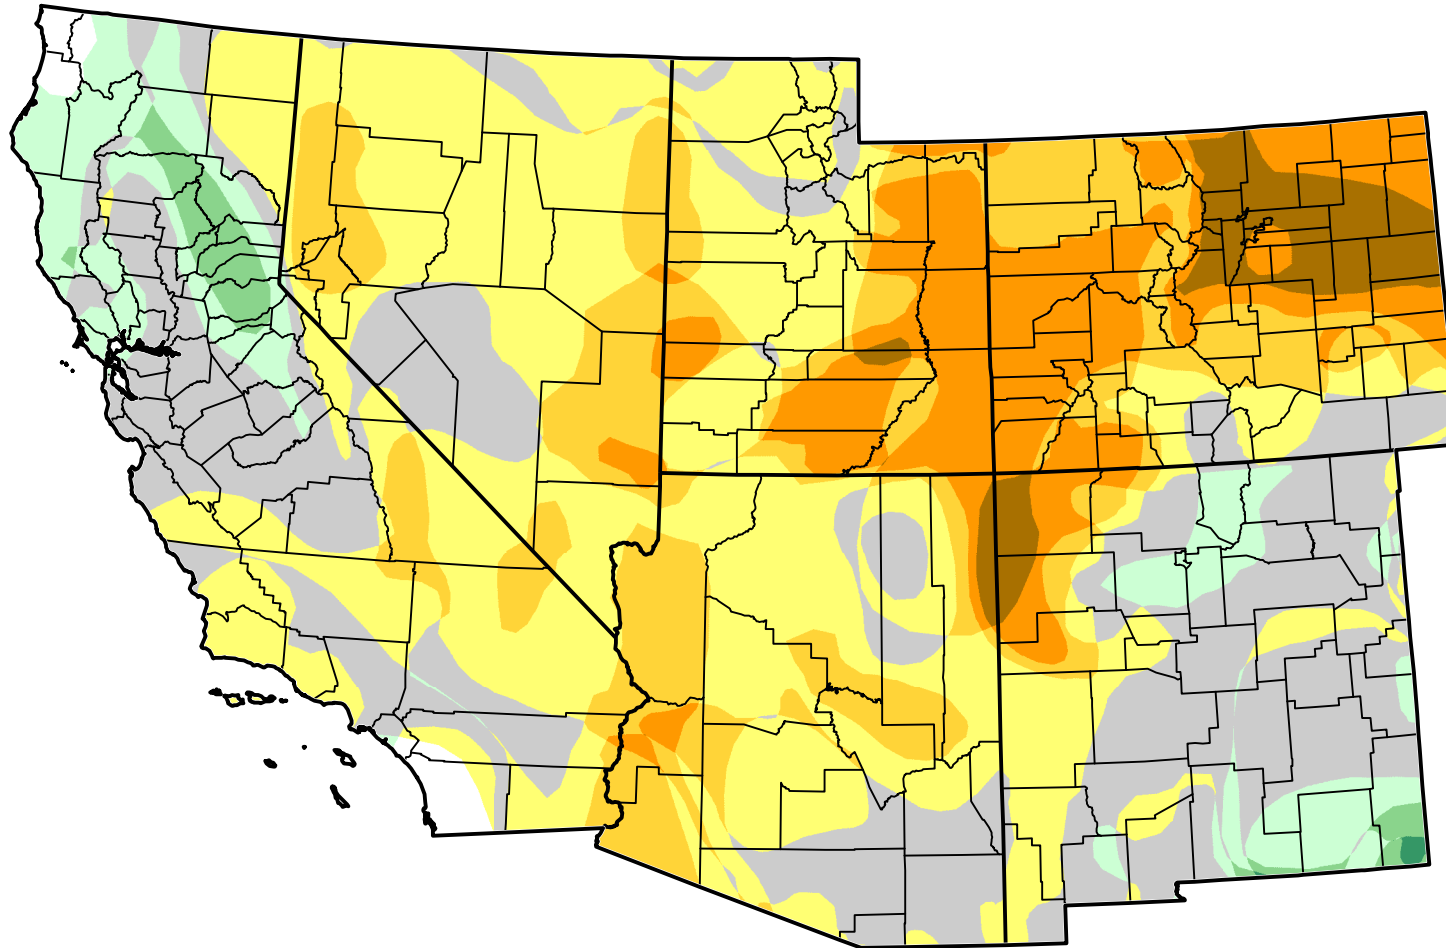

# U.S. Drought Monitor Class Change - Southwest 6 Months

July 17, 2012  
compared to  
January 31, 2012

- 5 Class Degradation
- 4 Class Degradation
- 3 Class Degradation
- 2 Class Degradation
- 1 Class Degradation
- No Change
- 1 Class Improvement
- 2 Class Improvement
- 3 Class Improvement
- 4 Class Improvement
- 5 Class Improvement