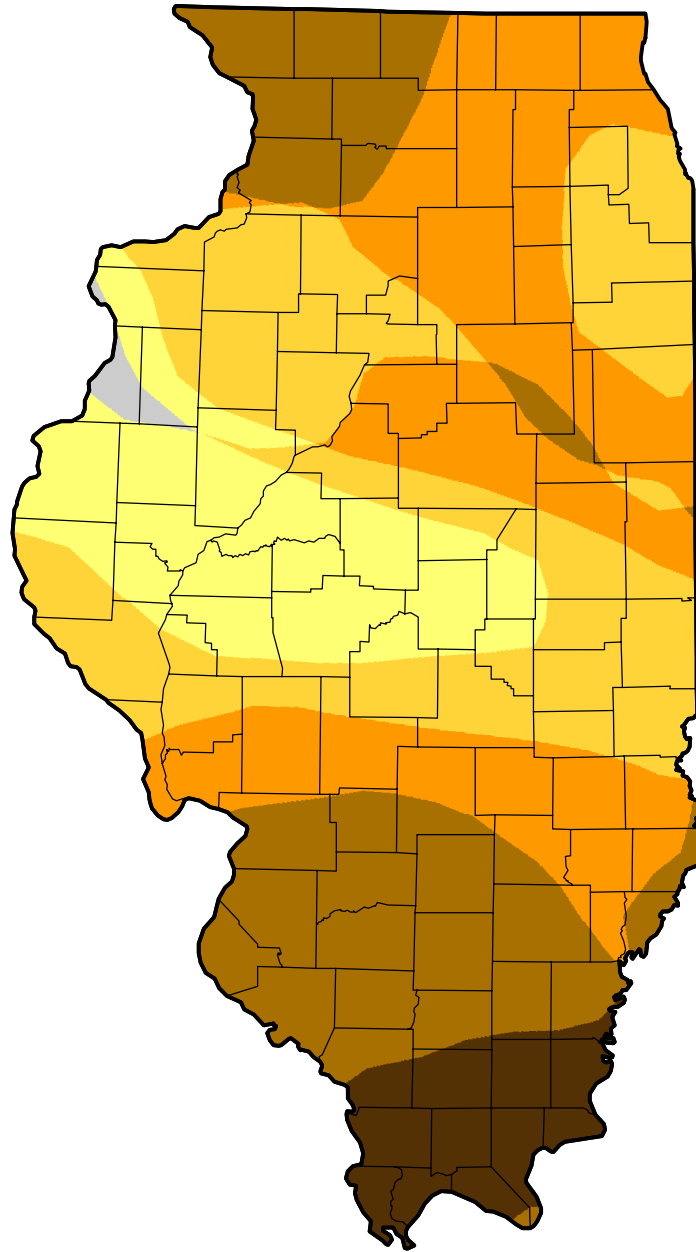

U.S. Drought Monitor Class Change - Illinois

Start of Water Year

July 24, 2012
compared to
September 29, 2011

-  5 Class Degradation
-  4 Class Degradation
-  3 Class Degradation
-  2 Class Degradation
-  1 Class Degradation
-  No Change
-  1 Class Improvement
-  2 Class Improvement
-  3 Class Improvement
-  4 Class Improvement
-  5 Class Improvement