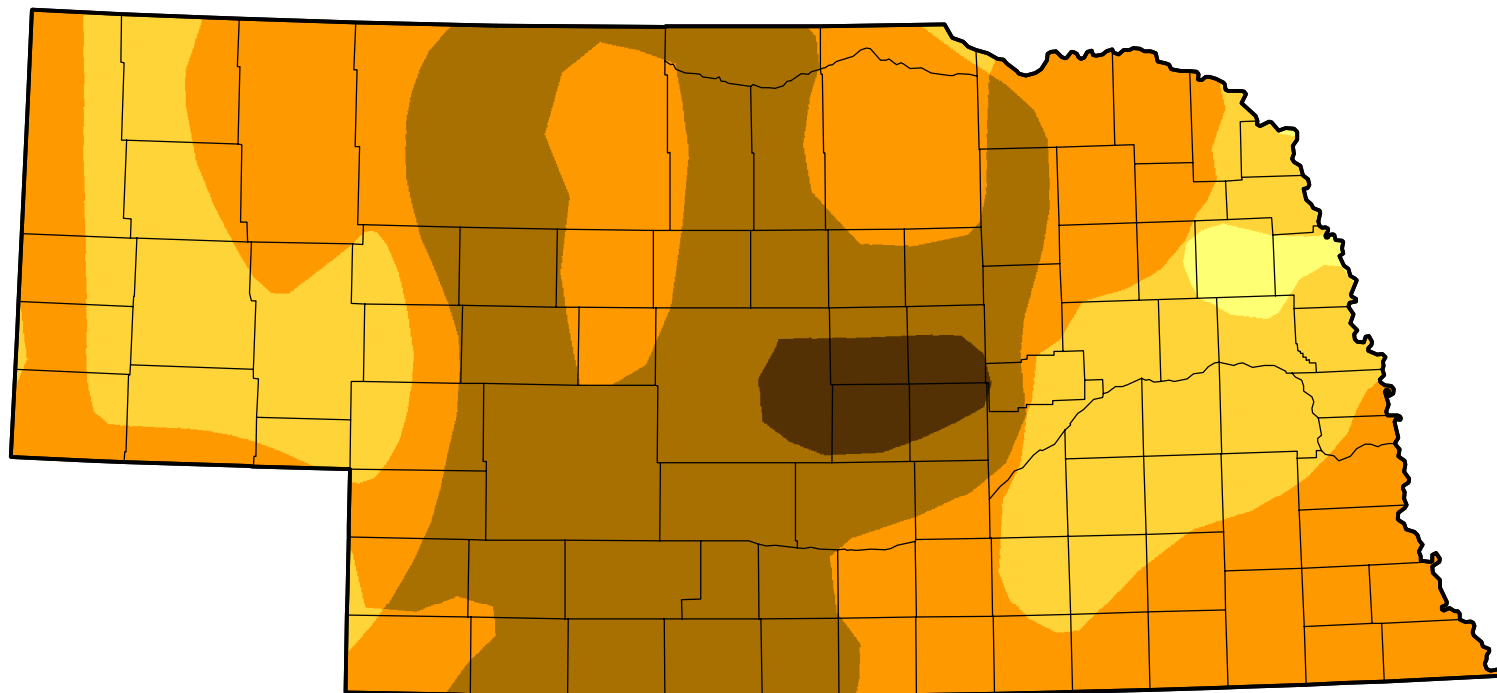

U.S. Drought Monitor Class Change - Nebraska

13 Week

July 24, 2012
compared to
April 26, 2012

droughtmonitor.unl.edu

-  5 Class Degradation
-  4 Class Degradation
-  3 Class Degradation
-  2 Class Degradation
-  1 Class Degradation
-  No Change
-  1 Class Improvement
-  2 Class Improvement
-  3 Class Improvement
-  4 Class Improvement
-  5 Class Improvement