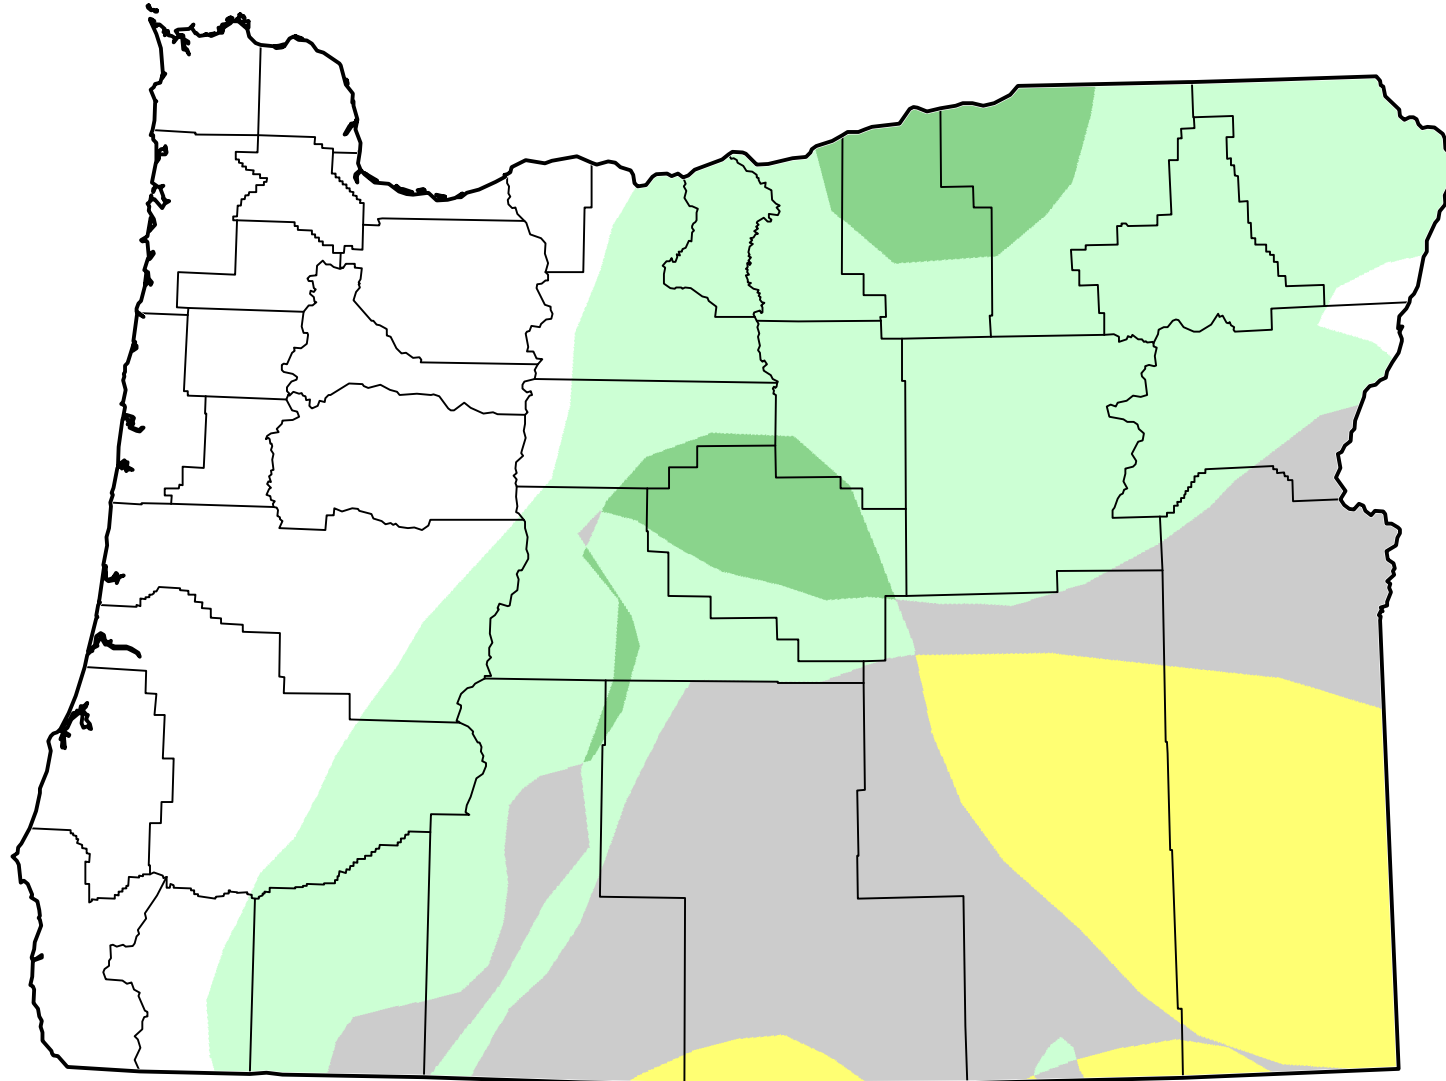

U.S. Drought Monitor Class Change - Oregon 6 Months

July 24, 2012
compared to
February 7, 2012