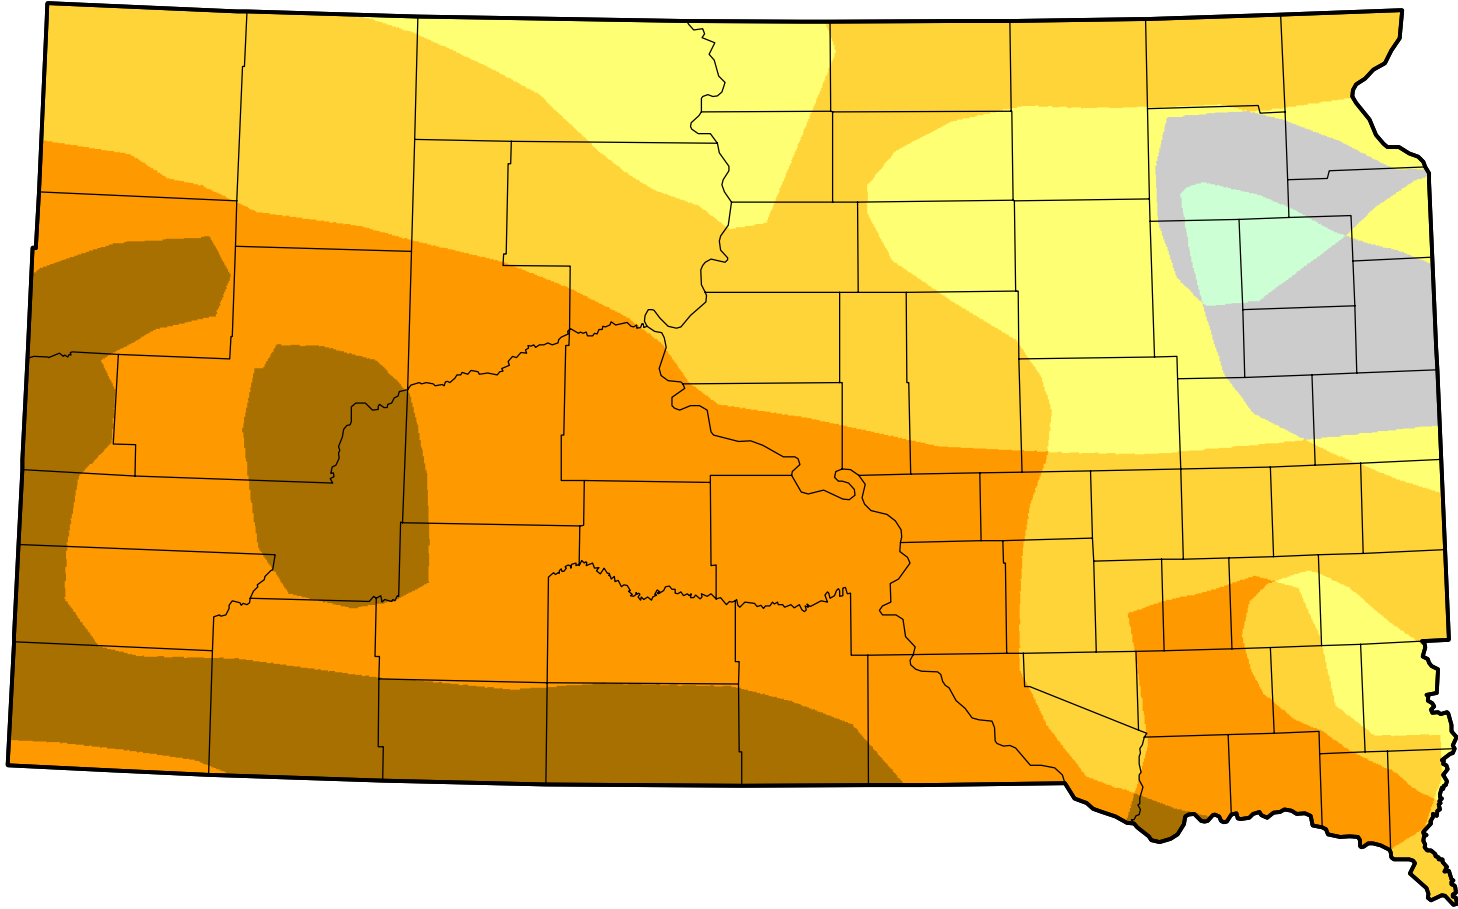

U.S. Drought Monitor Class Change - South Dakota Start of Water Year

July 24, 2012
compared to
September 29, 2011

droughtmonitor.unl.edu

- 5 Class Degradation
- 4 Class Degradation
- 3 Class Degradation
- 2 Class Degradation
- 1 Class Degradation
- No Change
- 1 Class Improvement
- 2 Class Improvement
- 3 Class Improvement
- 4 Class Improvement
- 5 Class Improvement