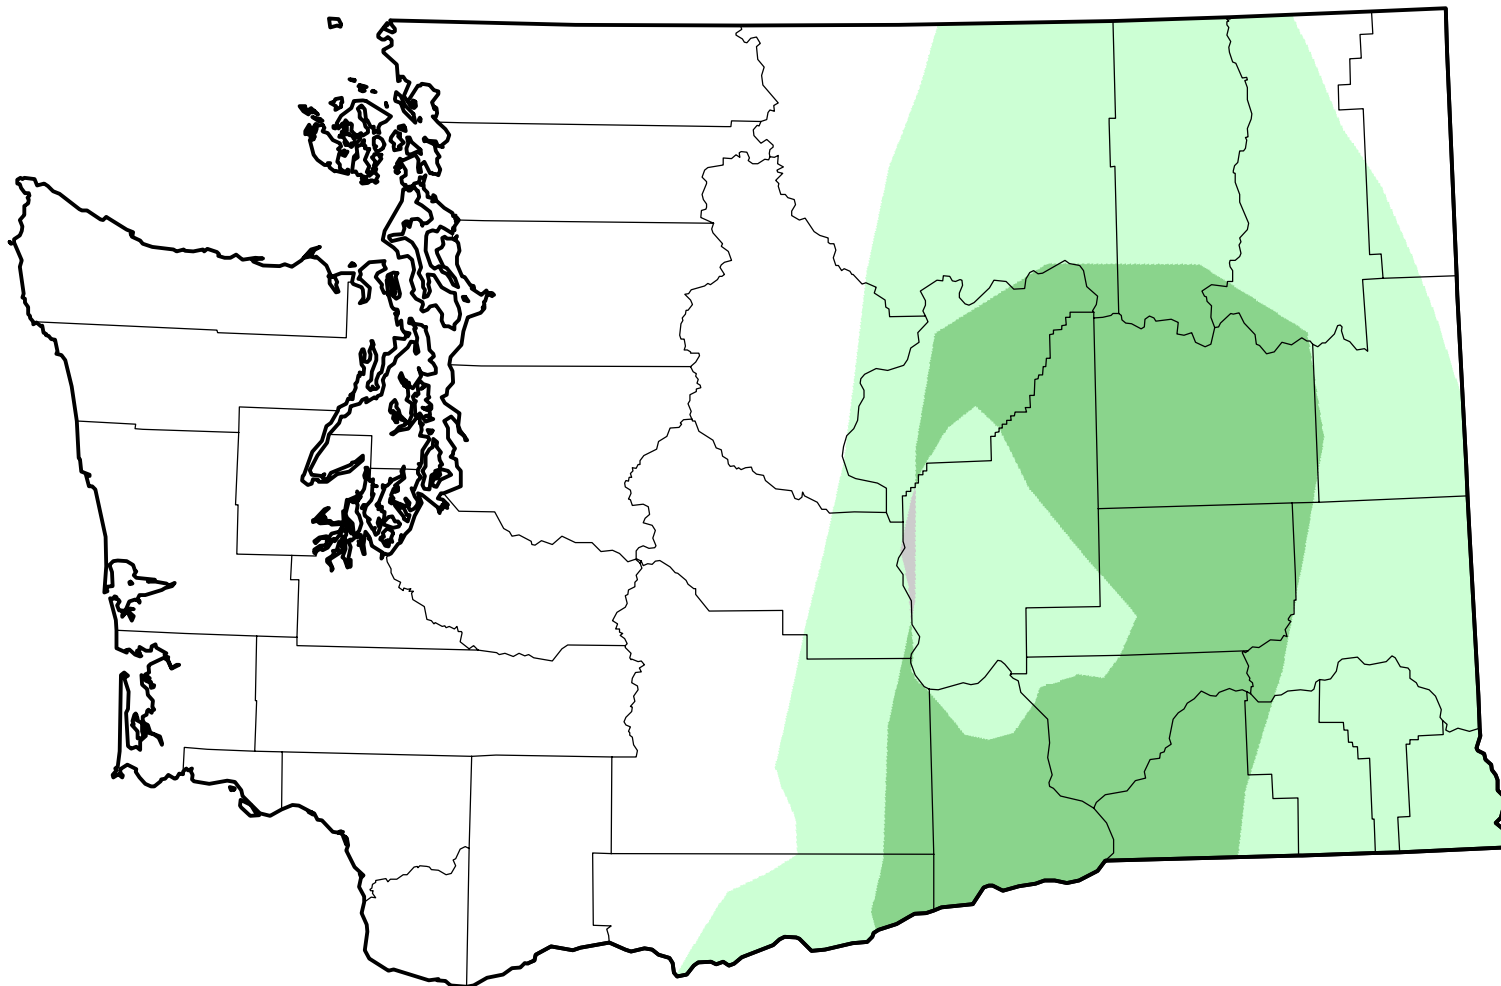

U.S. Drought Monitor Class Change - Washington

26 Week

July 24, 2012
compared to
January 26, 2012

droughtmonitor.unl.edu