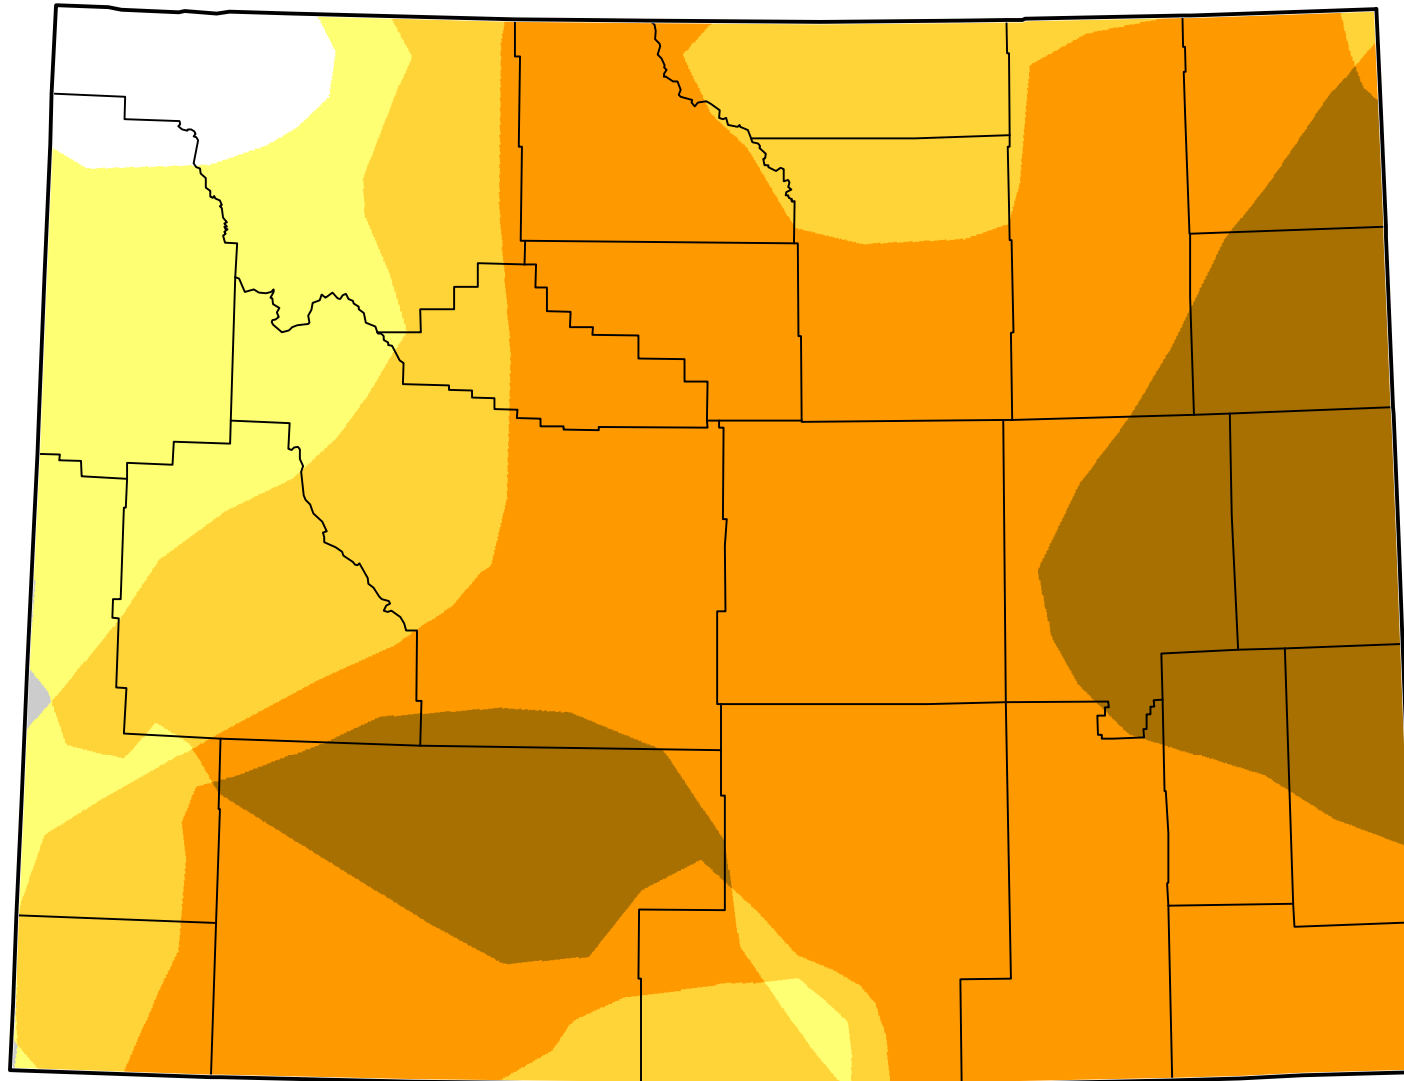

U.S. Drought Monitor Class Change - Wyoming 6 Months

July 24, 2012
compared to
February 7, 2012