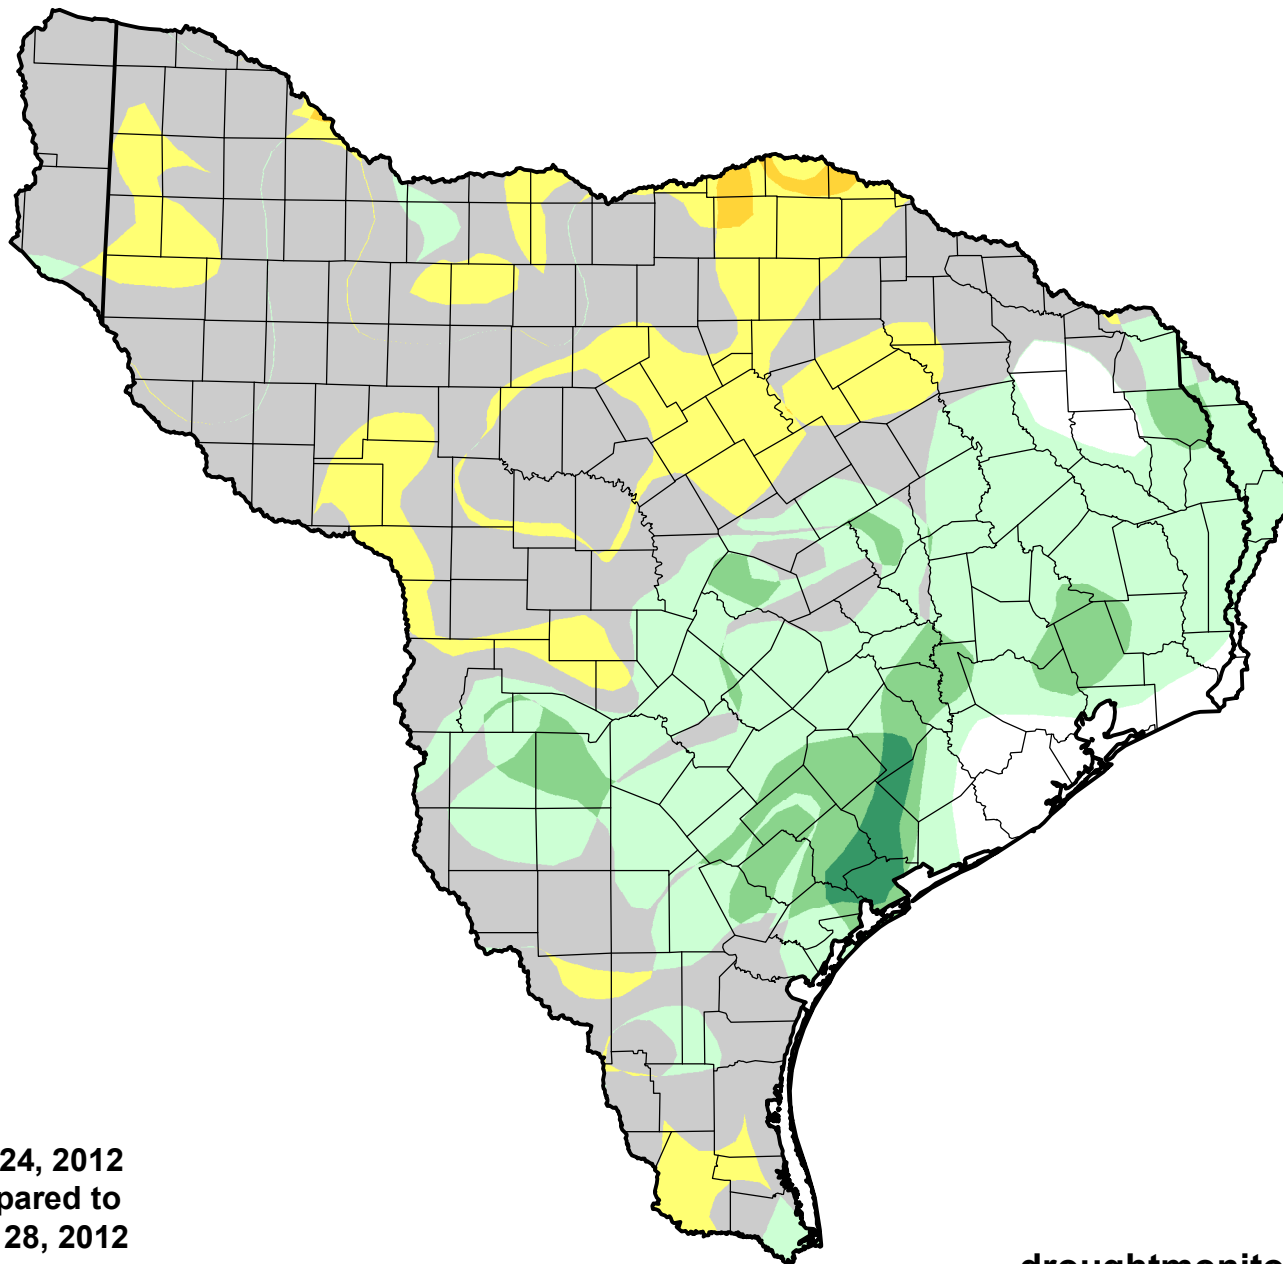

U.S. Drought Monitor Class Change - Texas-Gulf Watershed

4 Week

July 24, 2012
compared to
June 28, 2012

droughtmonitor.unl.edu

-  5 Class Degradation
-  4 Class Degradation
-  3 Class Degradation
-  2 Class Degradation
-  1 Class Degradation
-  No Change
-  1 Class Improvement
-  2 Class Improvement
-  3 Class Improvement
-  4 Class Improvement
-  5 Class Improvement