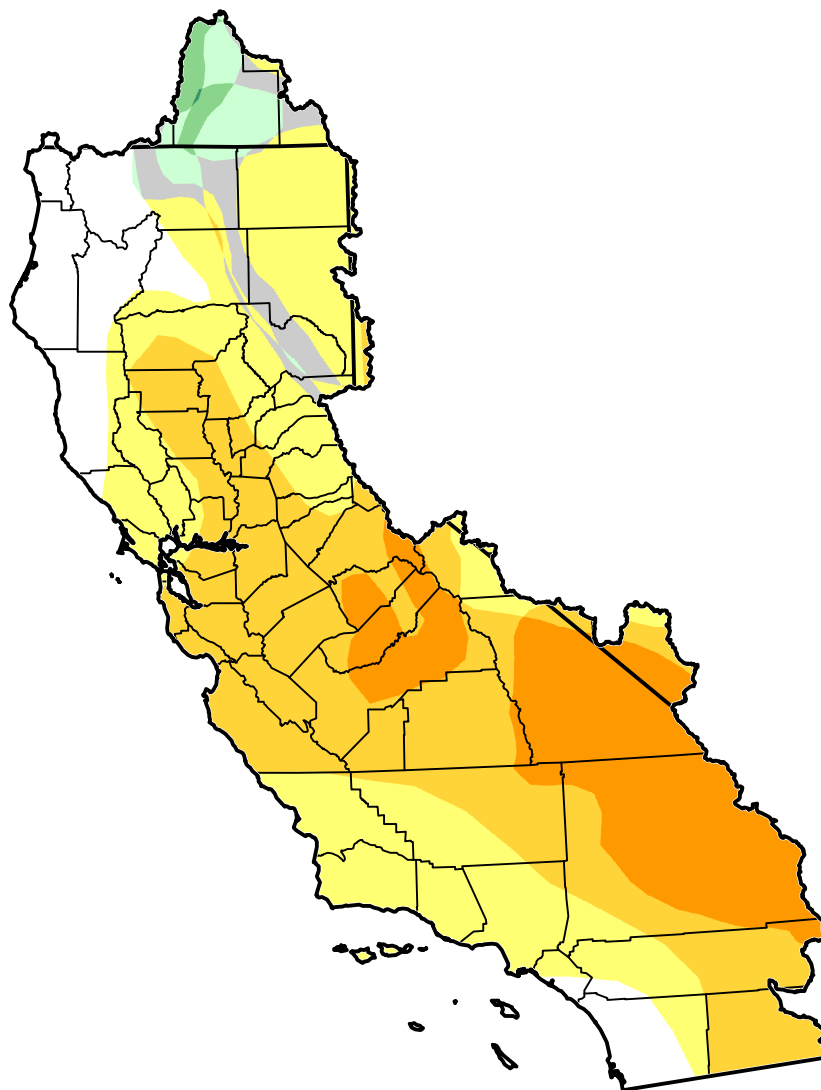

U.S. Drought Monitor Class Change - California Watershed

2 Years

July 24, 2012
compared to
July 27, 2010

-  5 Class Degradation
-  4 Class Degradation
-  3 Class Degradation
-  2 Class Degradation
-  1 Class Degradation
-  No Change
-  1 Class Improvement
-  2 Class Improvement
-  3 Class Improvement
-  4 Class Improvement
-  5 Class Improvement