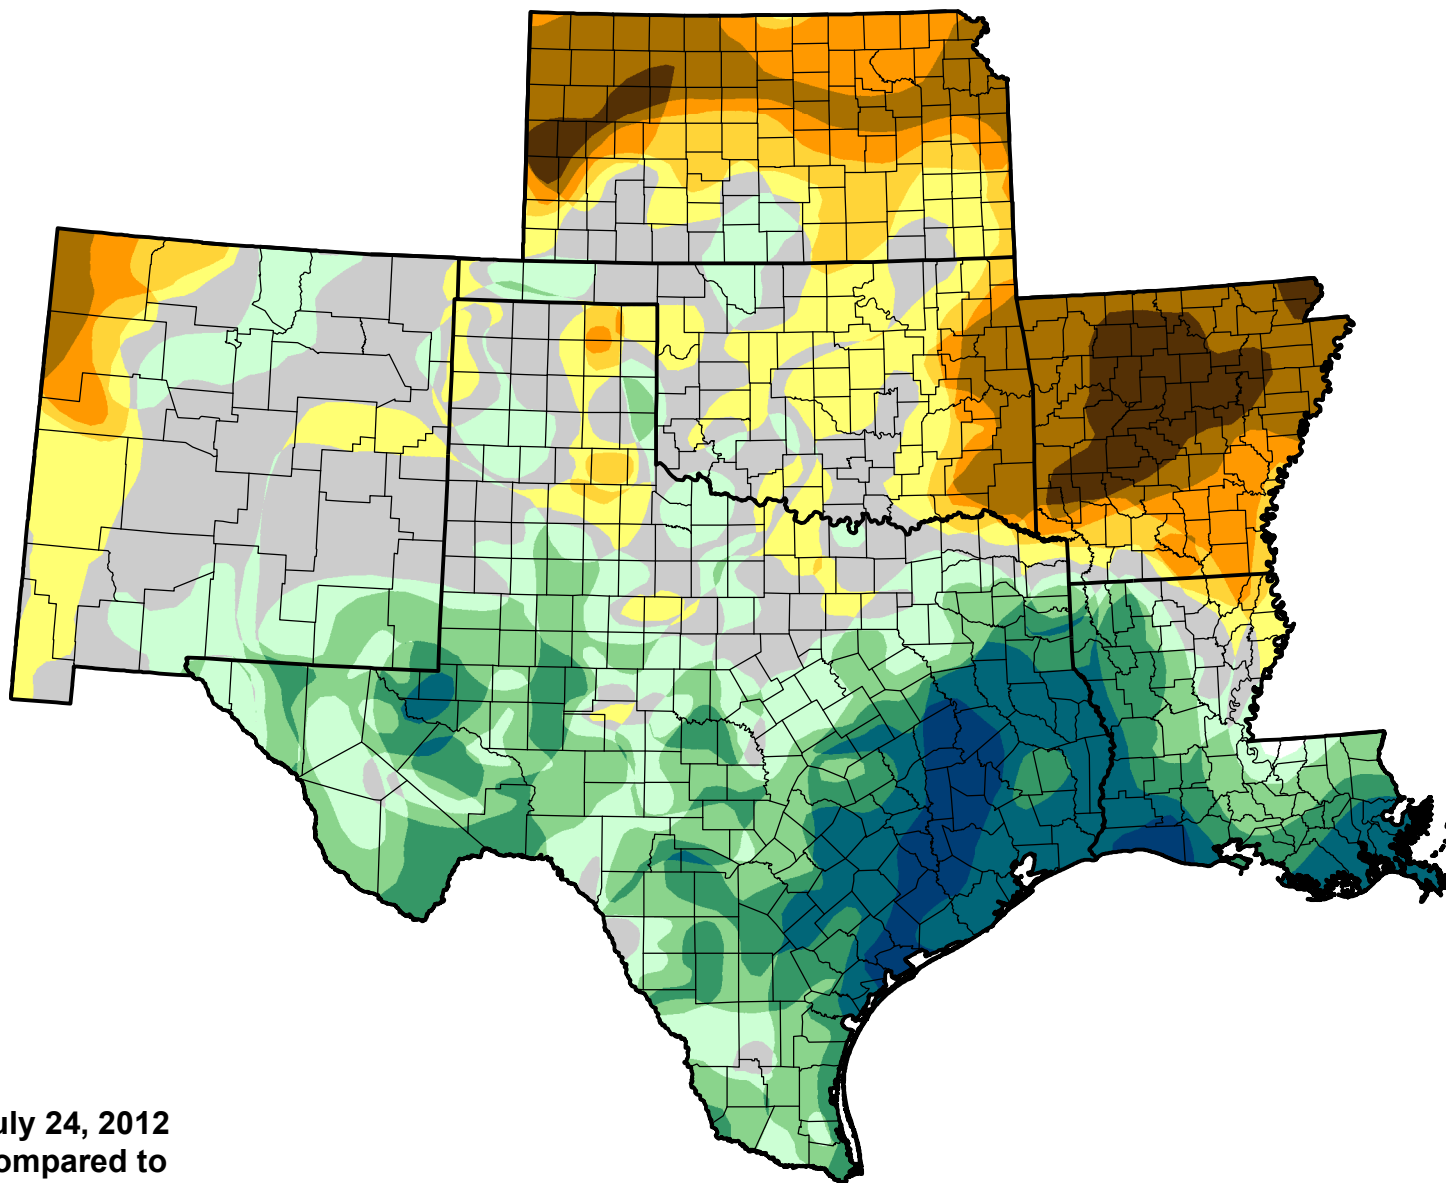

U.S. Drought Monitor Class Change - SCIPP

Start of Calendar Year

-  5 Class Degradation
-  4 Class Degradation
-  3 Class Degradation
-  2 Class Degradation
-  1 Class Degradation
-  No Change
-  1 Class Improvement
-  2 Class Improvement
-  3 Class Improvement
-  4 Class Improvement
-  5 Class Improvement

July 24, 2012
compared to
January 5, 2012

droughtmonitor.unl.edu