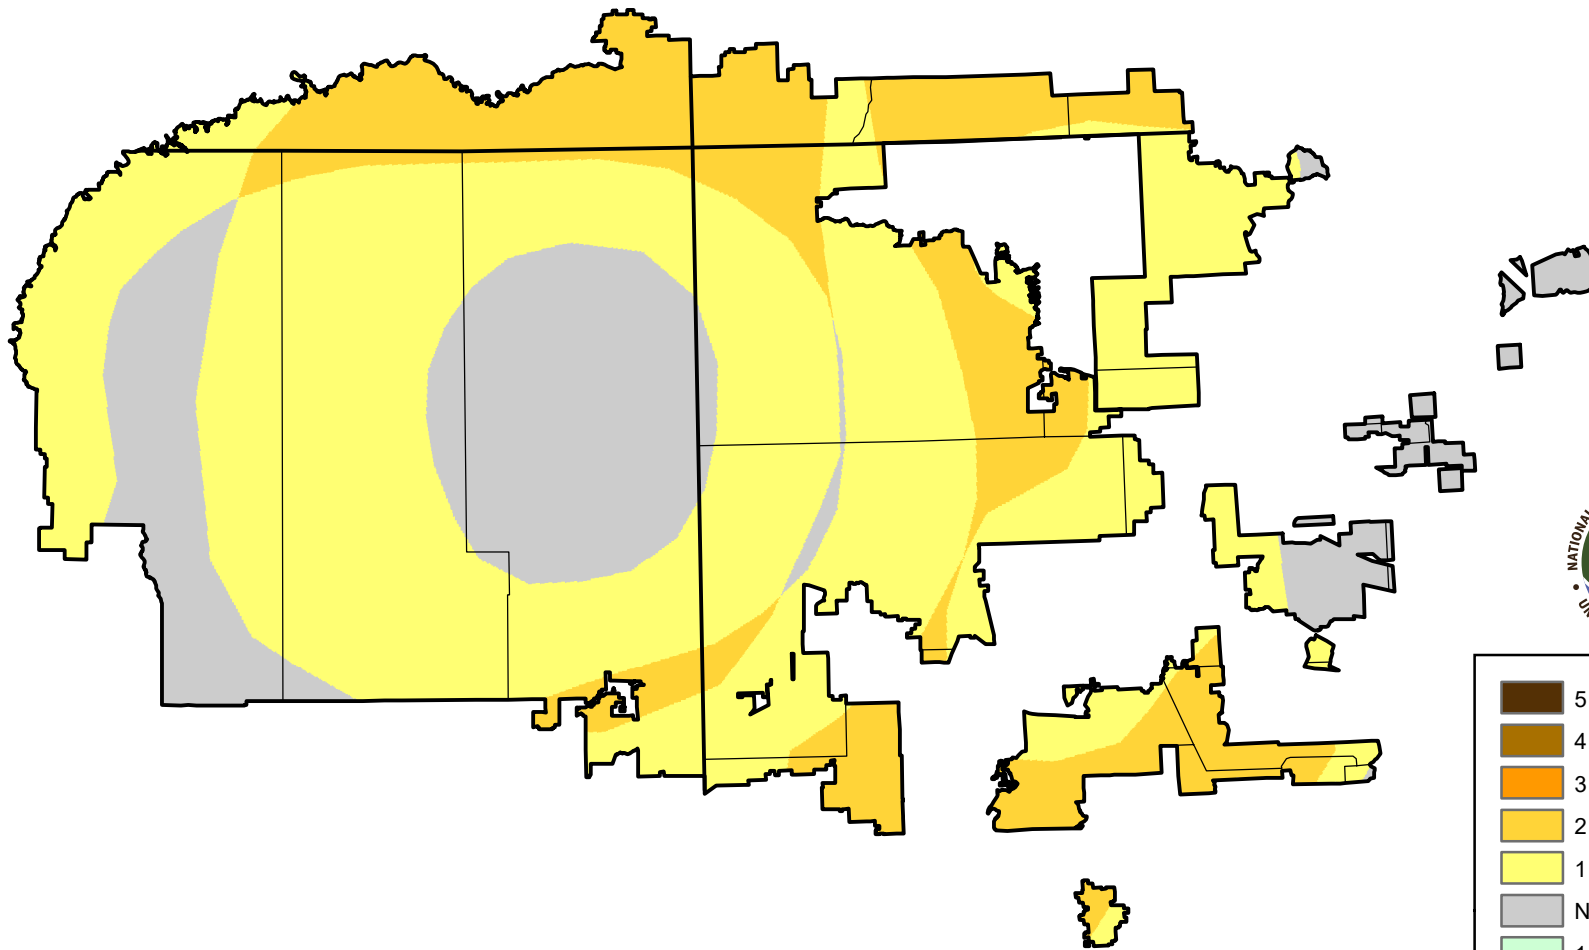

U.S. Drought Monitor Class Change - 4 Corners 13 Week

July 31, 2012
compared to
May 3, 2012

droughtmonitor.unl.edu

- 5 Class Degradation
- 4 Class Degradation
- 3 Class Degradation
- 2 Class Degradation
- 1 Class Degradation
- No Change
- 1 Class Improvement
- 2 Class Improvement
- 3 Class Improvement
- 4 Class Improvement
- 5 Class Improvement