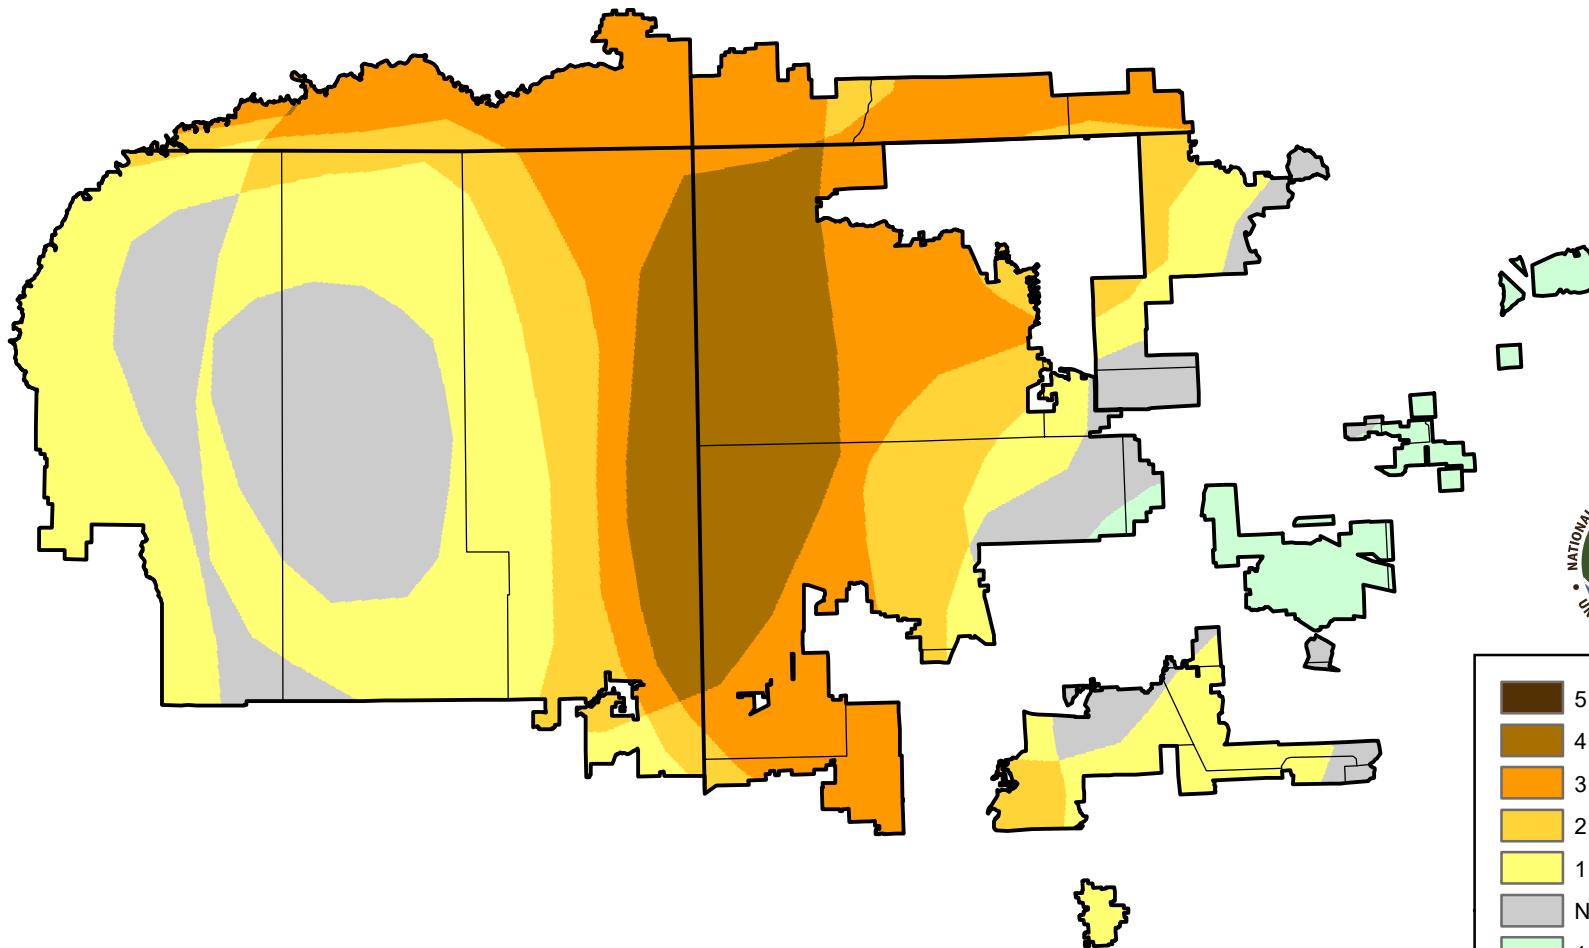

U.S. Drought Monitor Class Change - 4 Corners

26 Week

July 31, 2012
compared to
February 2, 2012

droughtmonitor.unl.edu

-  5 Class Degradation
-  4 Class Degradation
-  3 Class Degradation
-  2 Class Degradation
-  1 Class Degradation
-  No Change
-  1 Class Improvement
-  2 Class Improvement
-  3 Class Improvement
-  4 Class Improvement
-  5 Class Improvement