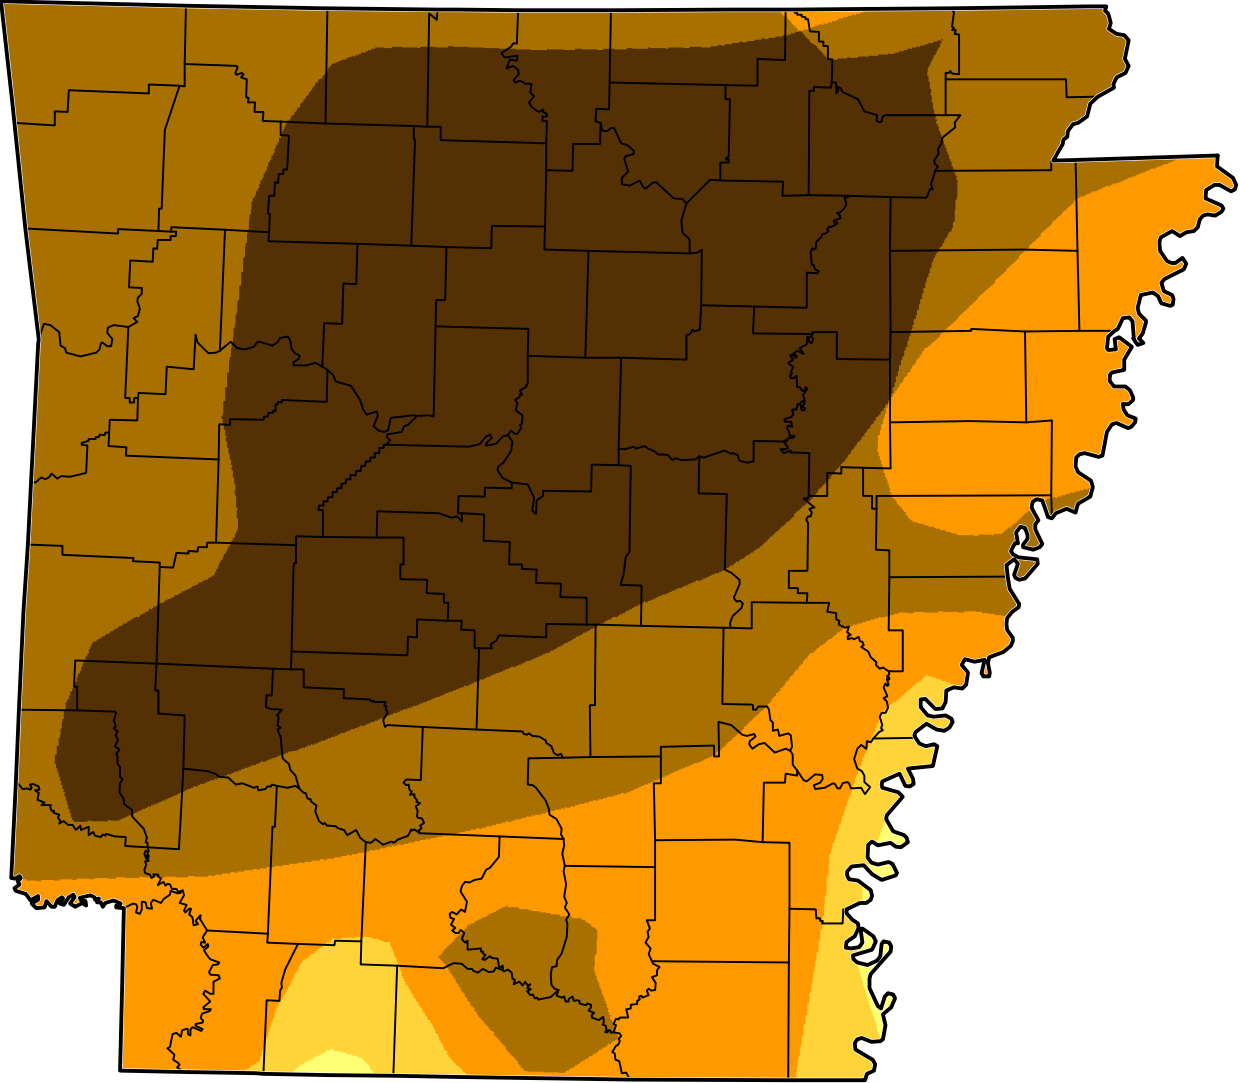

U.S. Drought Monitor Class Change - Arkansas 3 Months

-  5 Class Degradation
-  4 Class Degradation
-  3 Class Degradation
-  2 Class Degradation
-  1 Class Degradation
-  No Change
-  1 Class Improvement
-  2 Class Improvement
-  3 Class Improvement
-  4 Class Improvement
-  5 Class Improvement