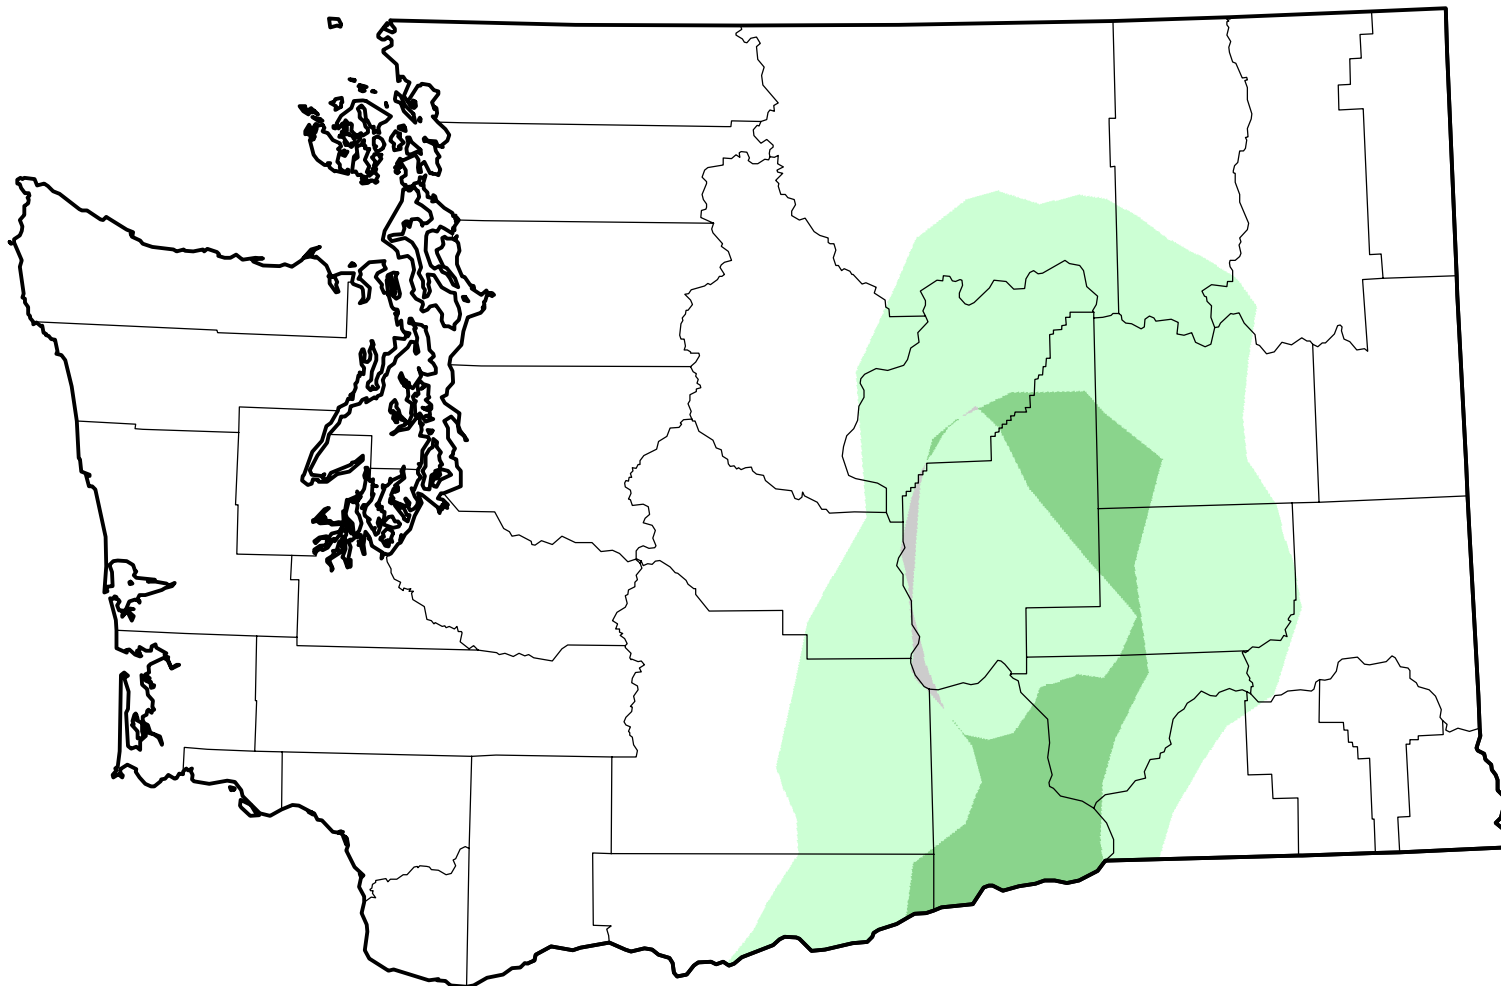

U.S. Drought Monitor Class Change - Washington

13 Week

July 31, 2012
compared to
May 3, 2012

droughtmonitor.unl.edu

-  5 Class Degradation
-  4 Class Degradation
-  3 Class Degradation
-  2 Class Degradation
-  1 Class Degradation
-  No Change
-  1 Class Improvement
-  2 Class Improvement
-  3 Class Improvement
-  4 Class Improvement
-  5 Class Improvement