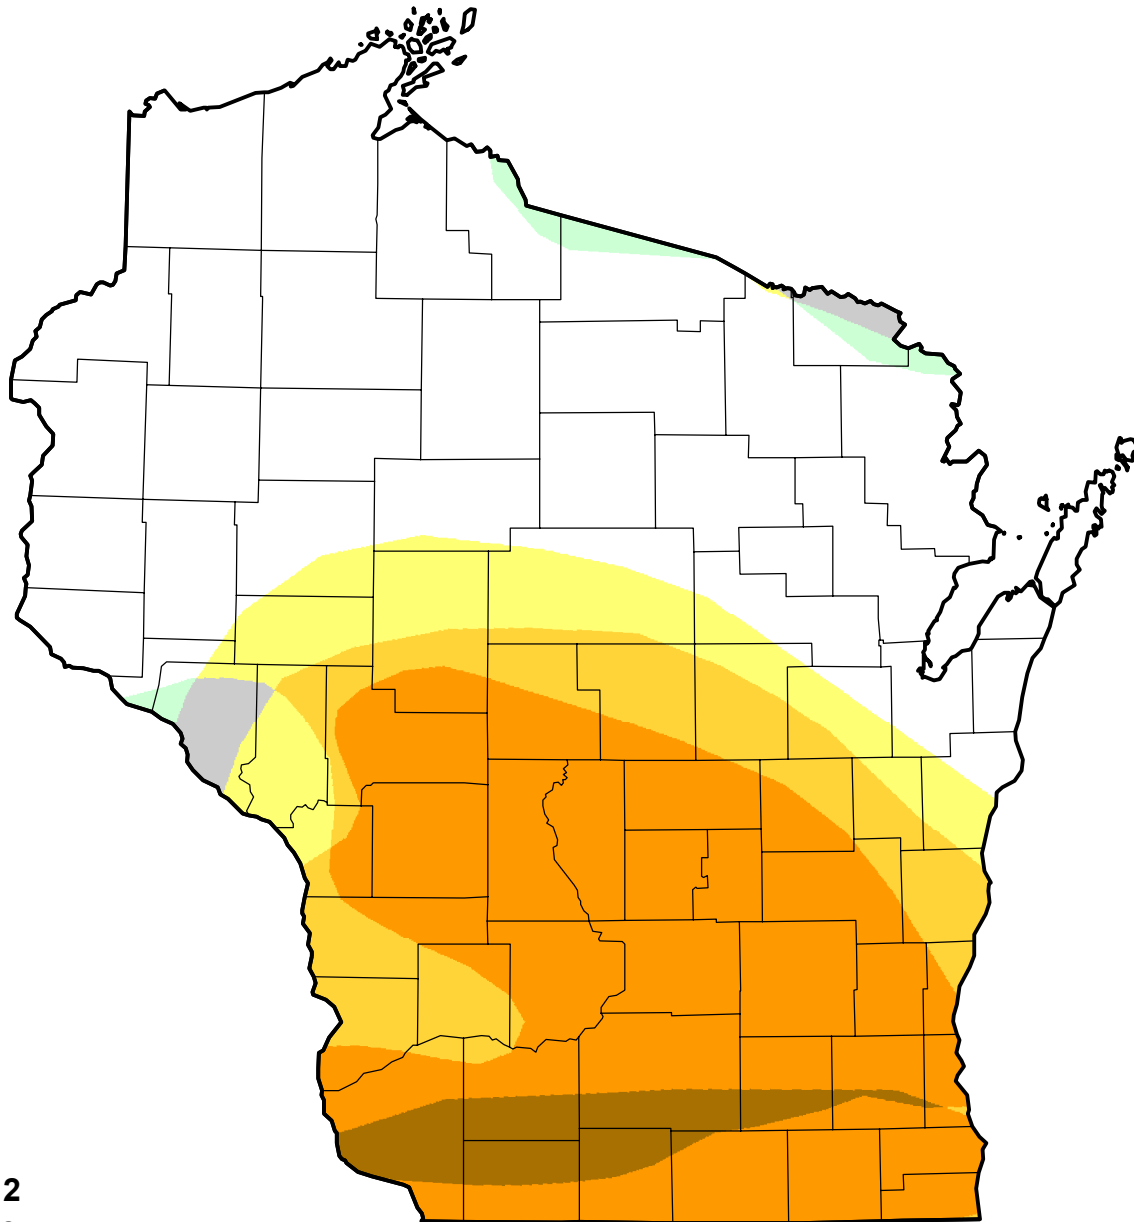

U.S. Drought Monitor Class Change - Wisconsin 8 Week

July 31, 2012
compared to
June 7, 2012

droughtmonitor.unl.edu

- | | |
|---|---------------------|
|  | 5 Class Degradation |
|  | 4 Class Degradation |
|  | 3 Class Degradation |
|  | 2 Class Degradation |
|  | 1 Class Degradation |
|  | No Change |
|  | 1 Class Improvement |
|  | 2 Class Improvement |
|  | 3 Class Improvement |
|  | 4 Class Improvement |
|  | 5 Class Improvement |