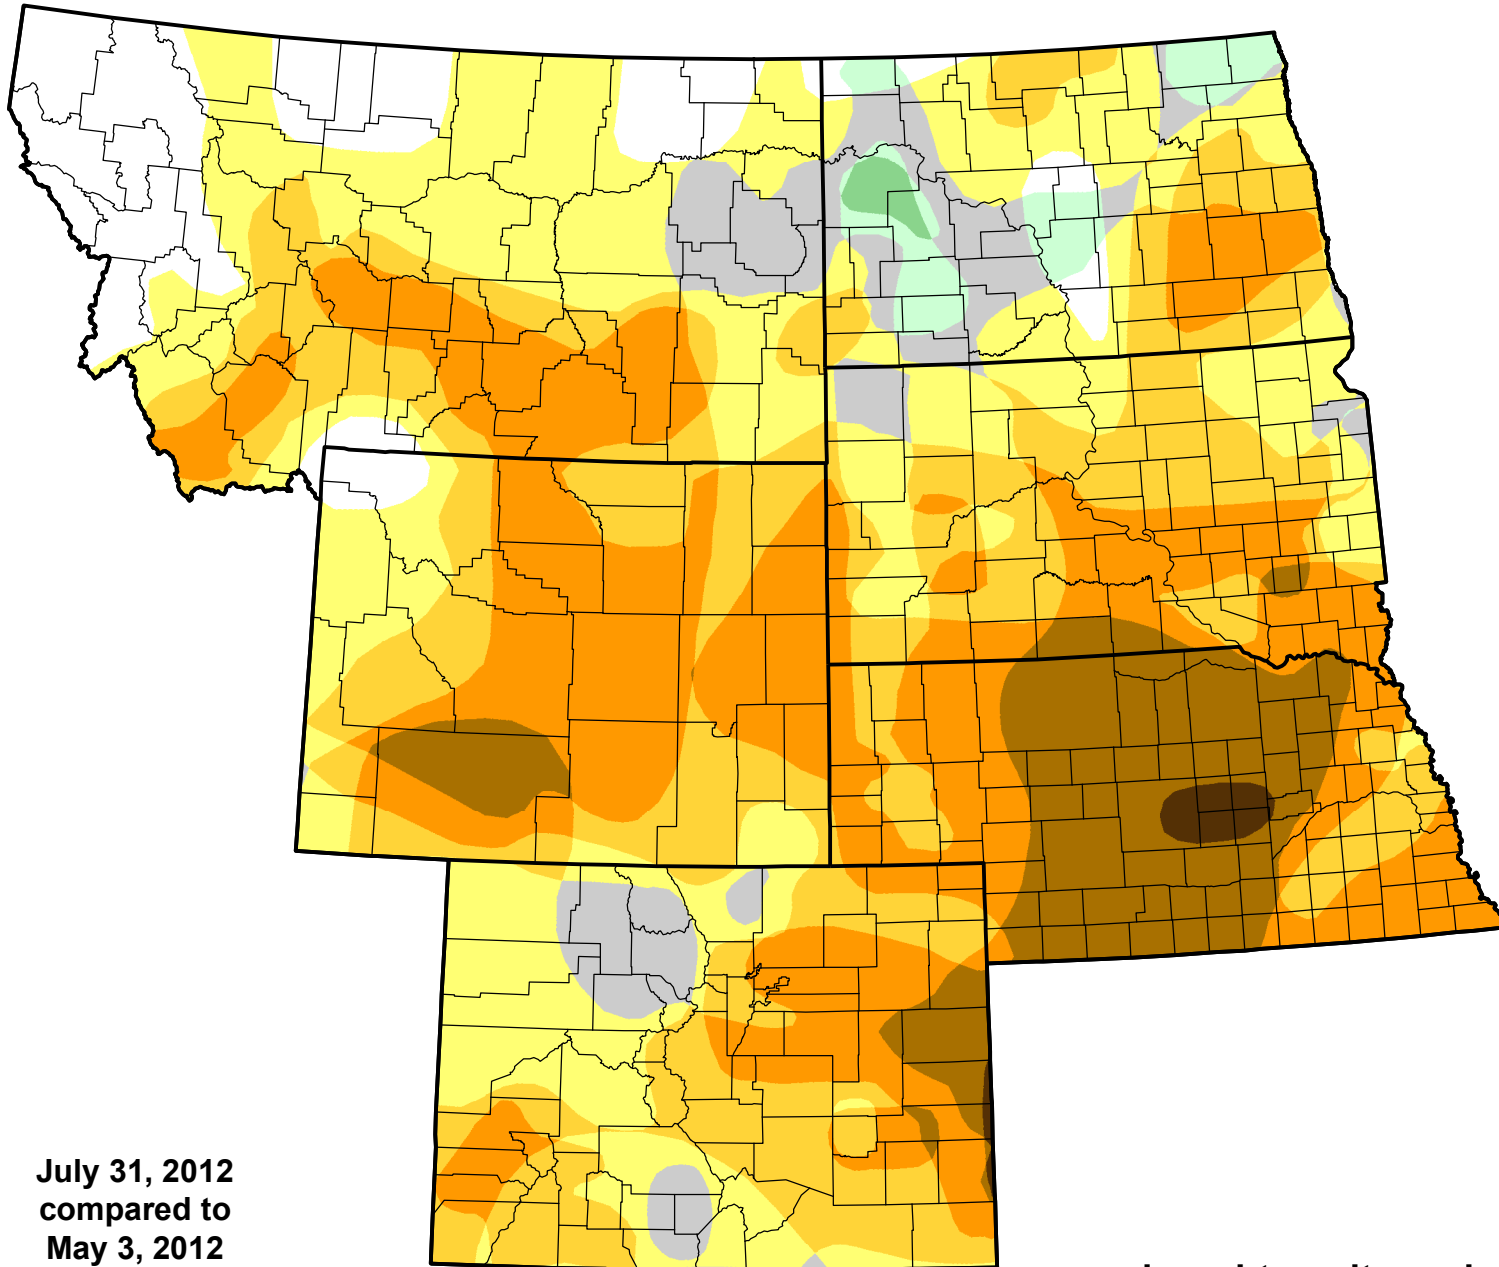

# U.S. Drought Monitor Class Change - USDA Northern Plains Climate Hub 13 Week

July 31, 2012  
compared to  
May 3, 2012

[droughtmonitor.unl.edu](http://droughtmonitor.unl.edu)

- 5 Class Degradation
- 4 Class Degradation
- 3 Class Degradation
- 2 Class Degradation
- 1 Class Degradation
- No Change
- 1 Class Improvement
- 2 Class Improvement
- 3 Class Improvement
- 4 Class Improvement
- 5 Class Improvement