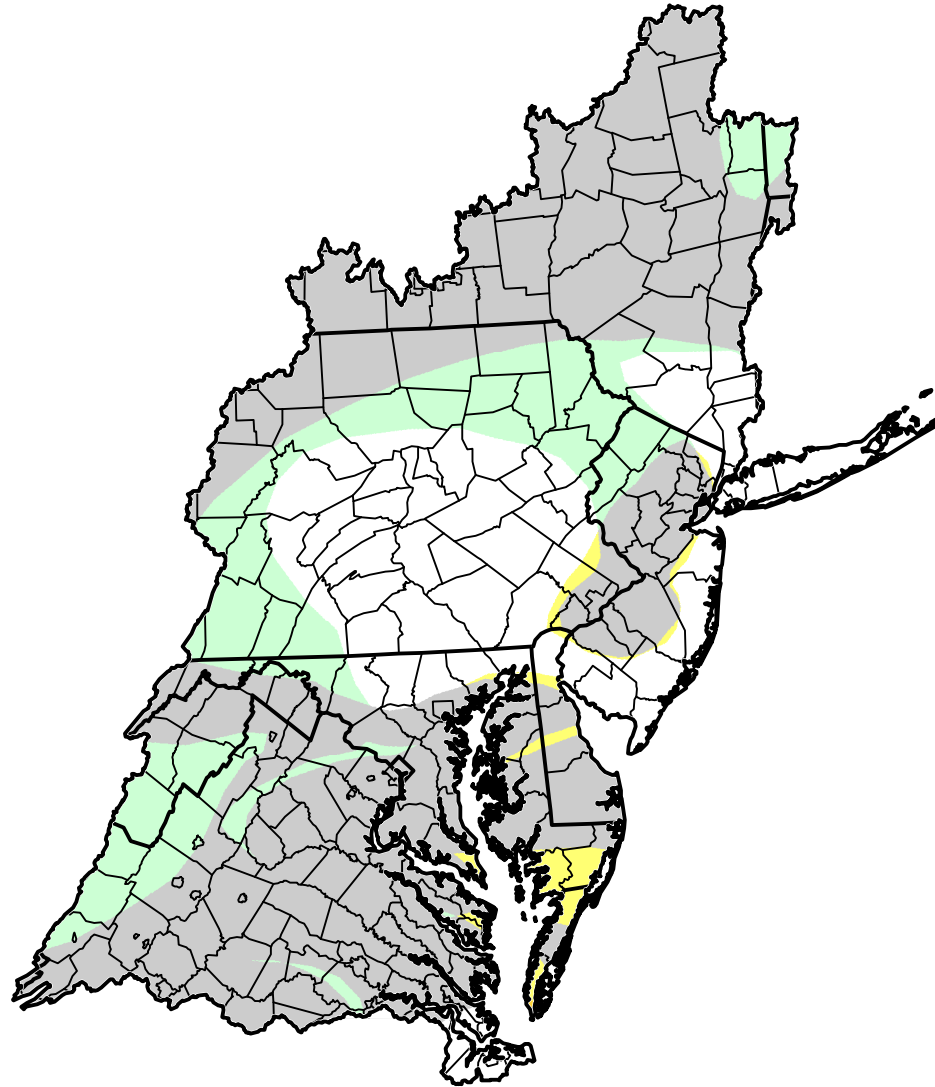

U.S. Drought Monitor Class Change - Mid Atlantic Watershed

1 Week

July 31, 2012
compared to
July 24, 2012