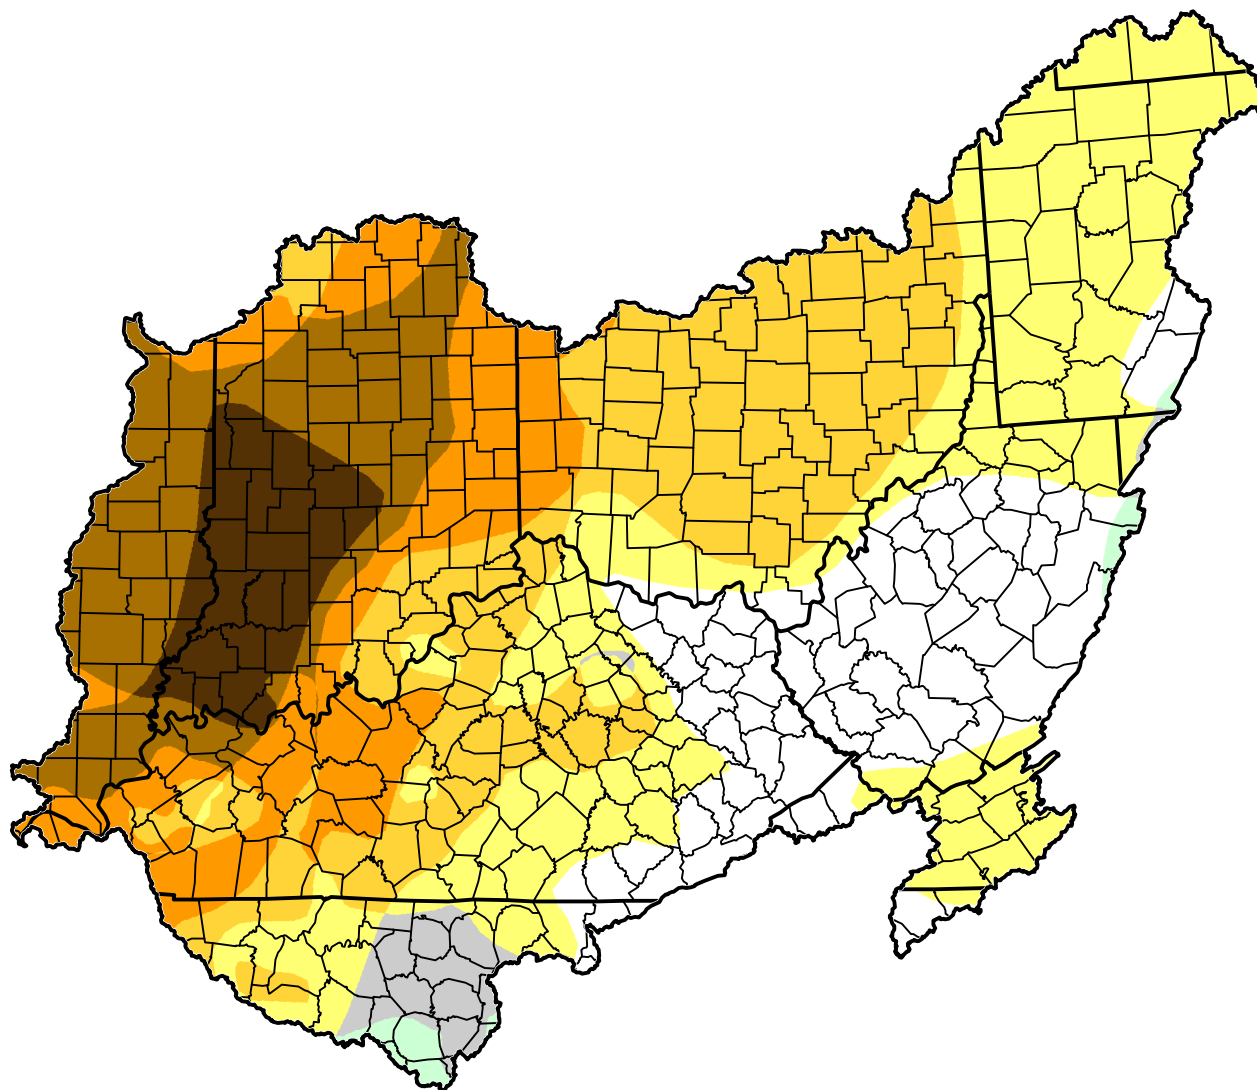

# U.S. Drought Monitor Class Change - Ohio Watershed 3 Months

-  5 Class Degradation
-  4 Class Degradation
-  3 Class Degradation
-  2 Class Degradation
-  1 Class Degradation
-  No Change
-  1 Class Improvement
-  2 Class Improvement
-  3 Class Improvement
-  4 Class Improvement
-  5 Class Improvement

July 31, 2012  
compared to  
May 8, 2012