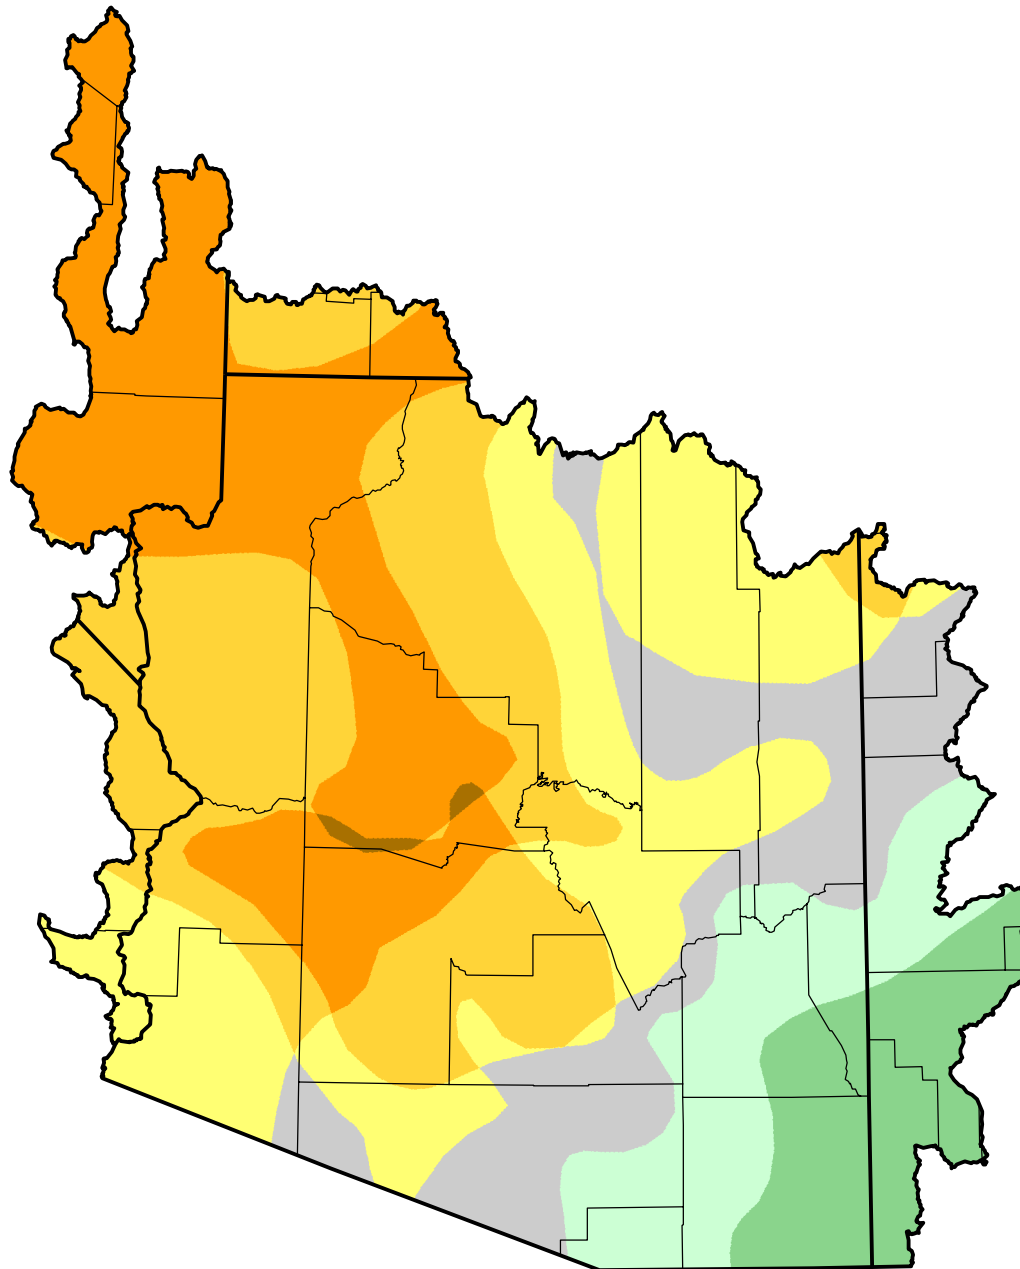

U.S. Drought Monitor Class Change - Lower Colorado Watershed

52 Week

July 31, 2012
compared to
August 4, 2011

droughtmonitor.unl.edu

- | | |
|---|---------------------|
|  | 5 Class Degradation |
|  | 4 Class Degradation |
|  | 3 Class Degradation |
|  | 2 Class Degradation |
|  | 1 Class Degradation |
|  | No Change |
|  | 1 Class Improvement |
|  | 2 Class Improvement |
|  | 3 Class Improvement |
|  | 4 Class Improvement |
|  | 5 Class Improvement |