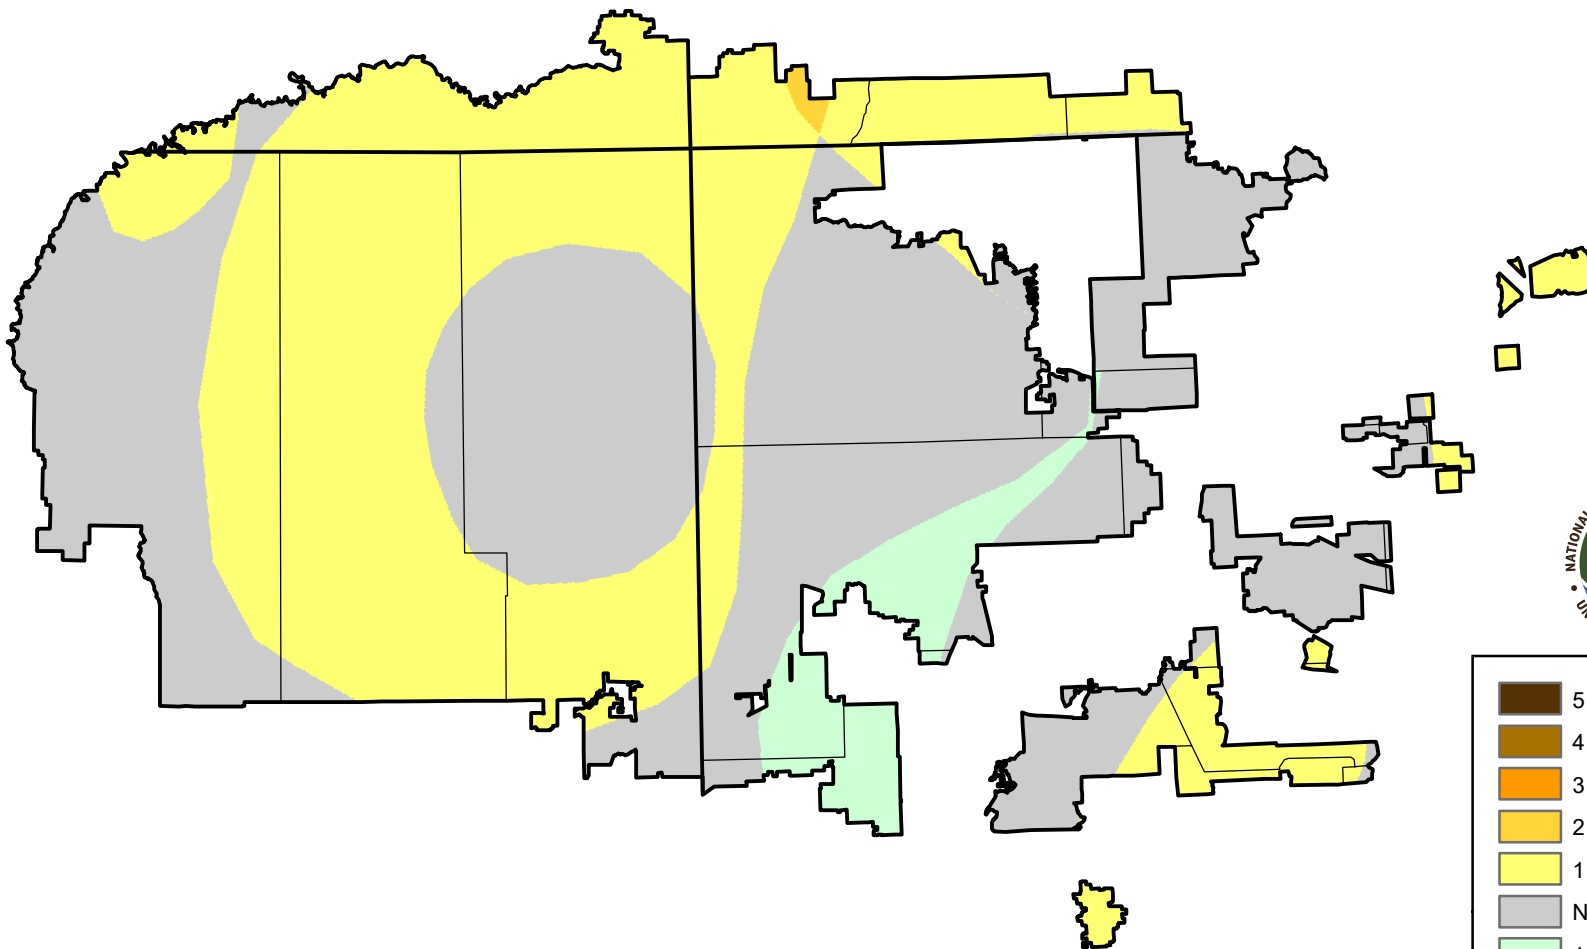

U.S. Drought Monitor Class Change - 4 Corners

8 Week

August 7, 2012
compared to
June 14, 2012

droughtmonitor.unl.edu

-  5 Class Degradation
-  4 Class Degradation
-  3 Class Degradation
-  2 Class Degradation
-  1 Class Degradation
-  No Change
-  1 Class Improvement
-  2 Class Improvement
-  3 Class Improvement
-  4 Class Improvement
-  5 Class Improvement