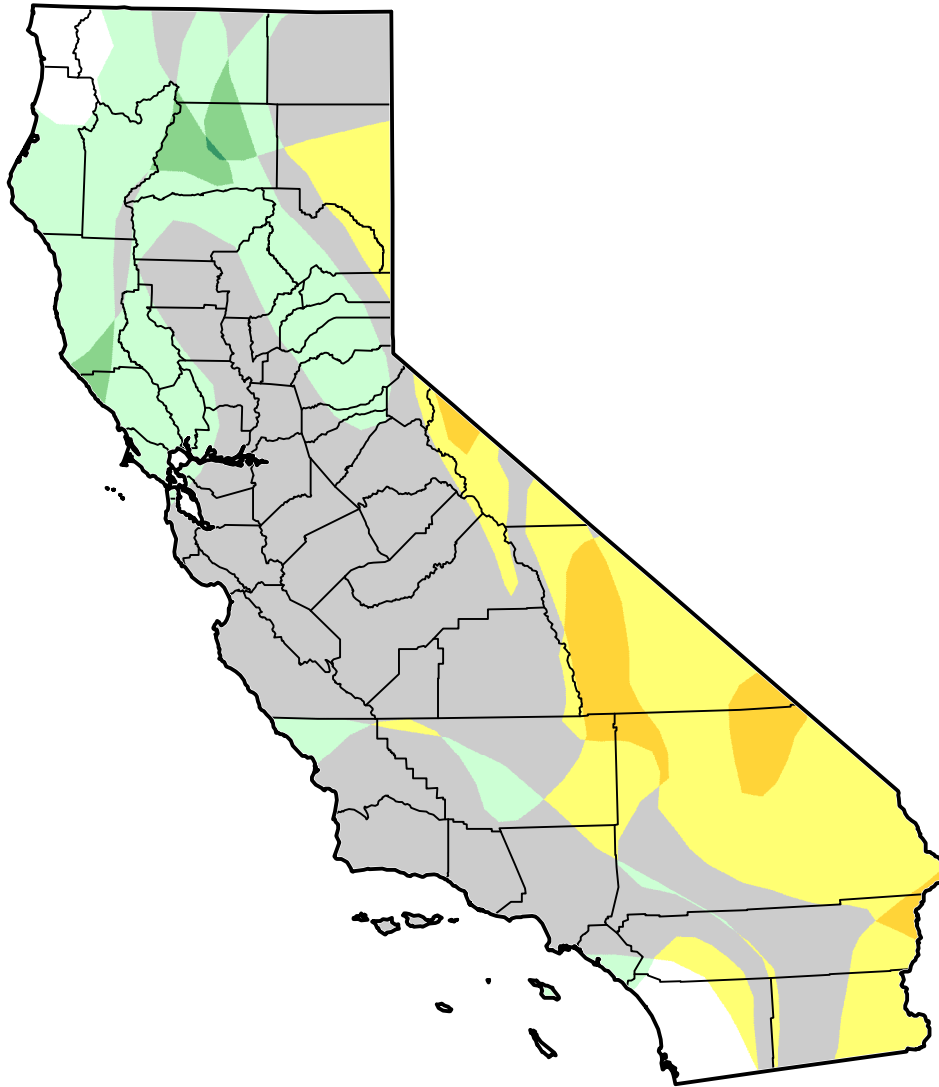

U.S. Drought Monitor Class Change - California 6 Months

August 7, 2012
compared to
February 21, 2012

-  5 Class Degradation
-  4 Class Degradation
-  3 Class Degradation
-  2 Class Degradation
-  1 Class Degradation
-  No Change
-  1 Class Improvement
-  2 Class Improvement
-  3 Class Improvement
-  4 Class Improvement
-  5 Class Improvement