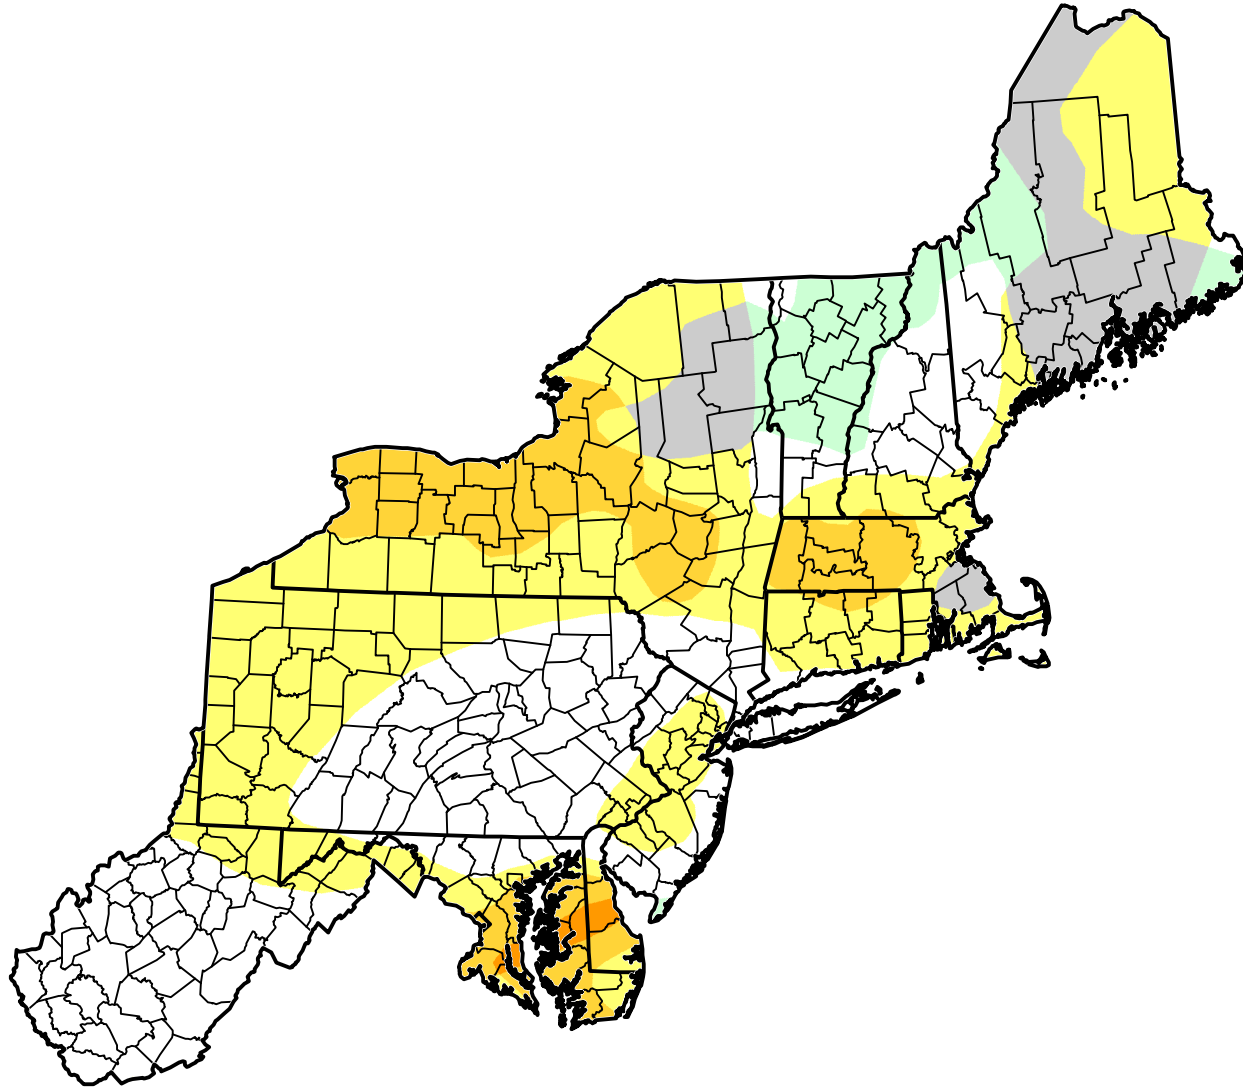

U.S. Drought Monitor Class Change - USDA Northeast Climate Hub 6 Months

August 7, 2012
compared to
February 21, 2012