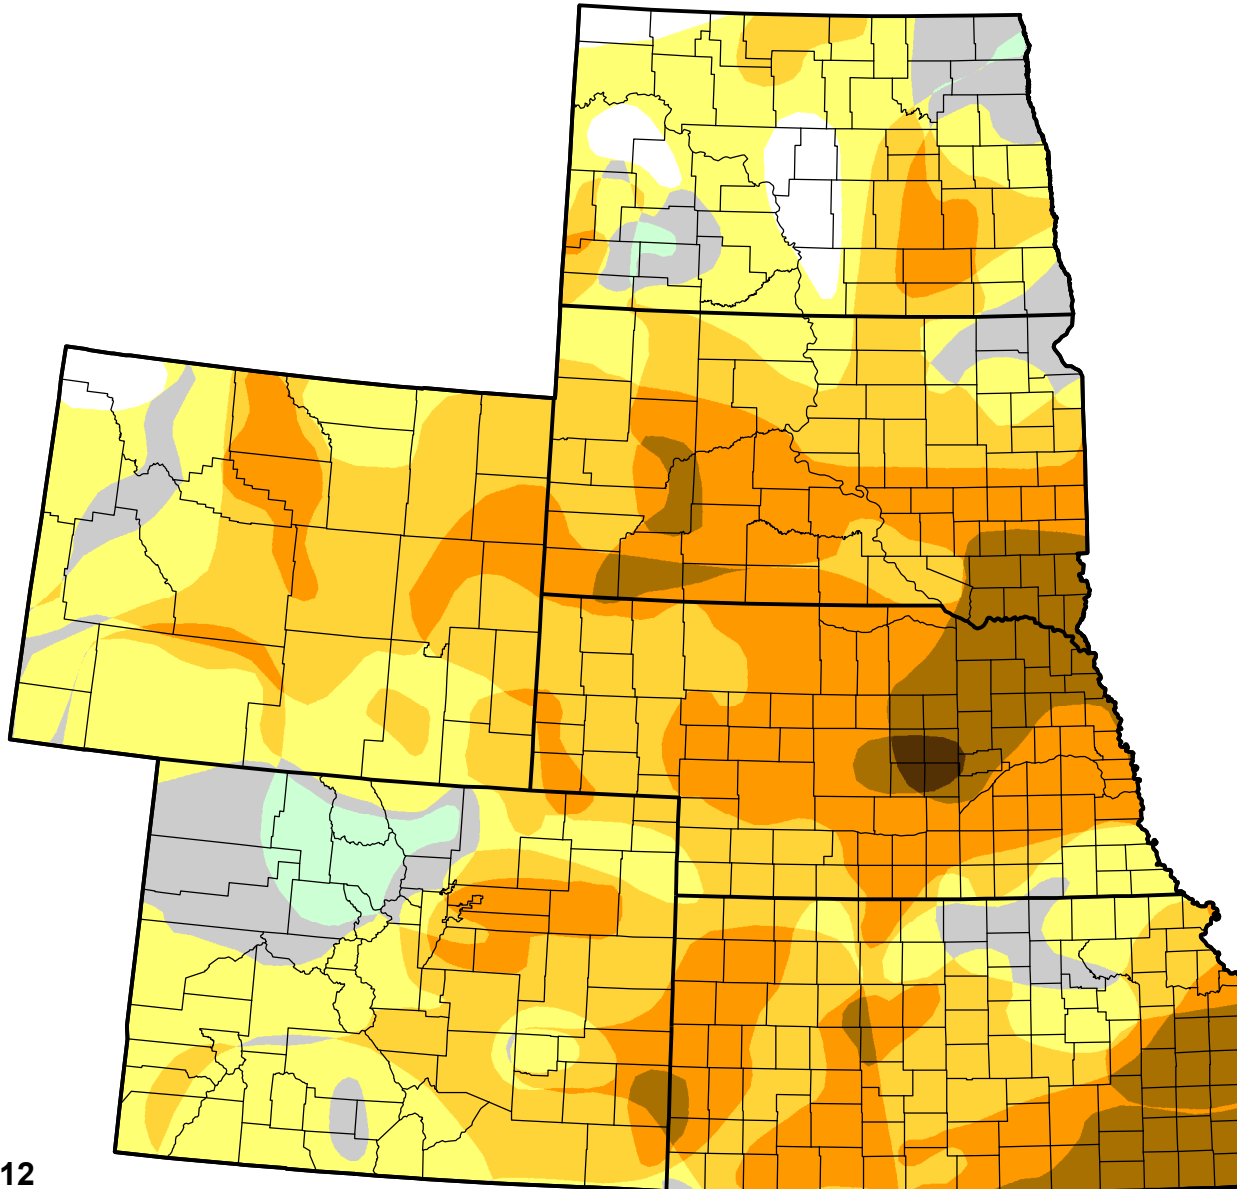

U.S. Drought Monitor Class Change - High Plains

8 Week

August 7, 2012
compared to
June 14, 2012

droughtmonitor.unl.edu

- 5 Class Degradation
- 4 Class Degradation
- 3 Class Degradation
- 2 Class Degradation
- 1 Class Degradation
- No Change
- 1 Class Improvement
- 2 Class Improvement
- 3 Class Improvement
- 4 Class Improvement
- 5 Class Improvement