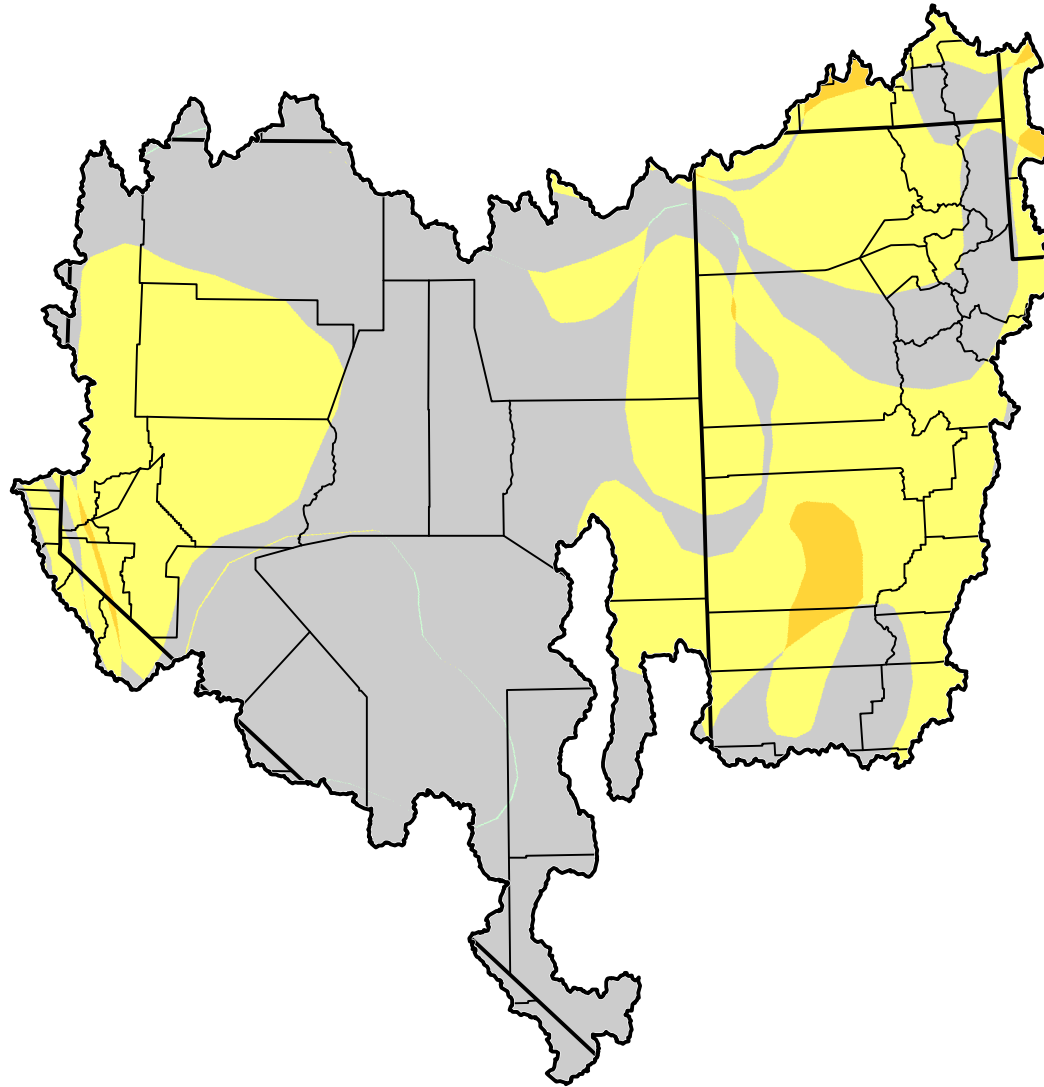

# U.S. Drought Monitor Class Change - Great Basin Watershed 3 Months

August 7, 2012  
compared to  
May 15, 2012