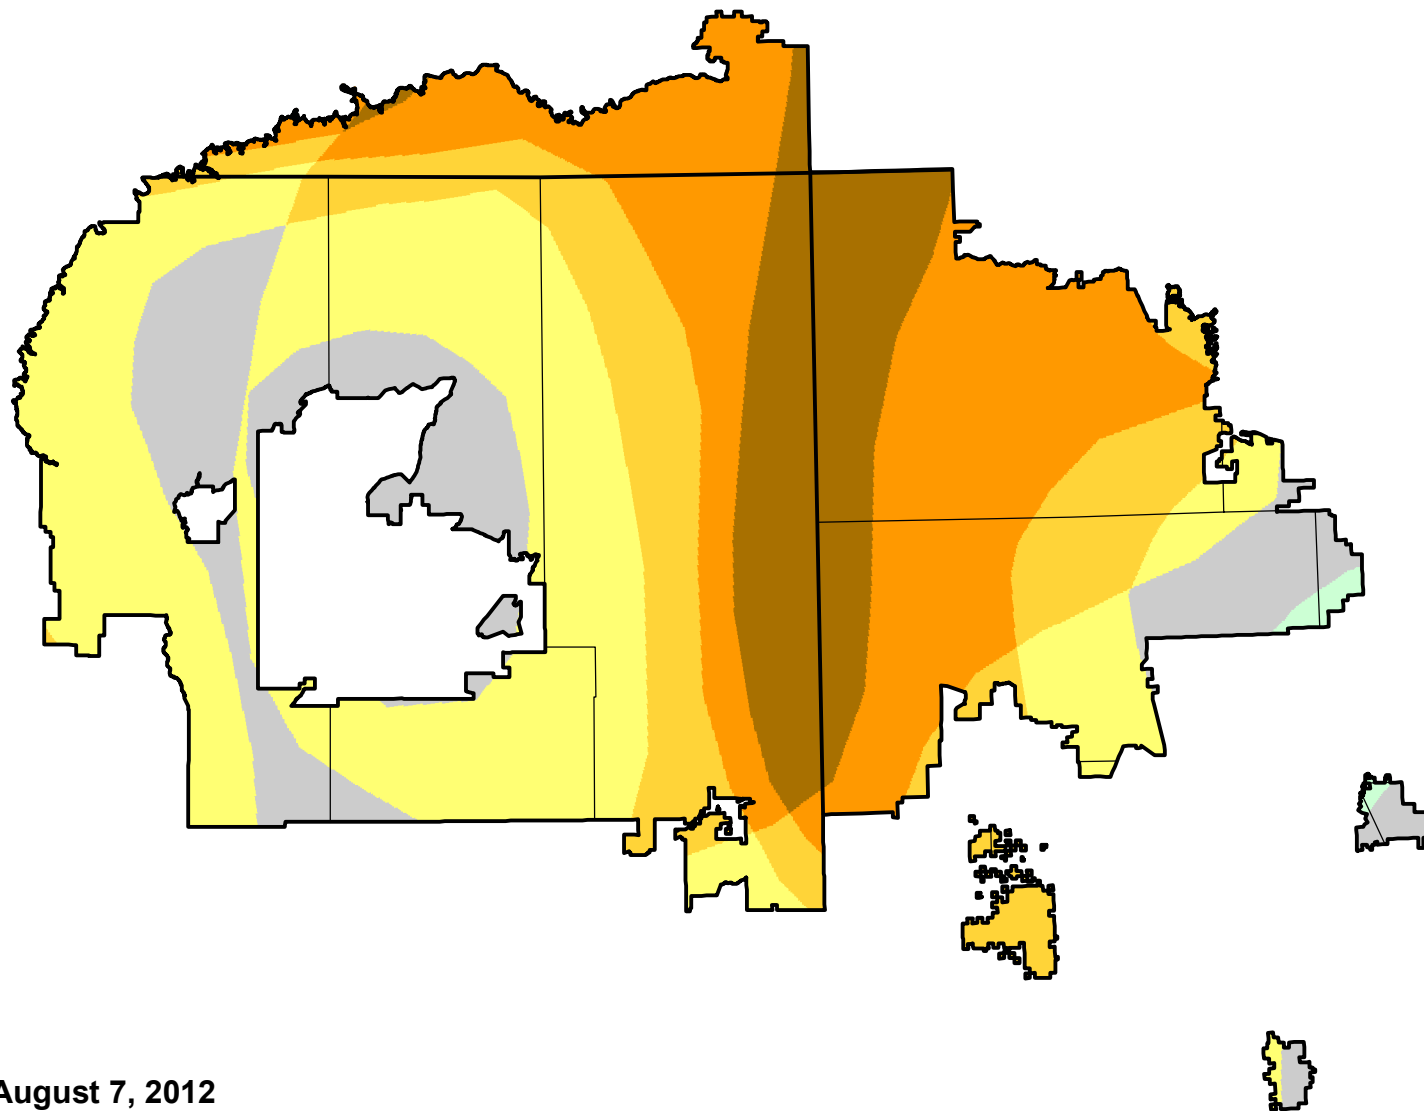

U.S. Drought Monitor Class Change - Navajo

Start of Calendar Year

August 7, 2012
compared to
January 5, 2012

droughtmonitor.unl.edu

- | | |
|---------------|---------------------|
| Dark Brown | 5 Class Degradation |
| Brown | 4 Class Degradation |
| Orange | 3 Class Degradation |
| Yellow-Orange | 2 Class Degradation |
| Yellow | 1 Class Degradation |
| Grey | No Change |
| Light Green | 1 Class Improvement |
| Green | 2 Class Improvement |
| Dark Green | 3 Class Improvement |
| Teal | 4 Class Improvement |
| Dark Blue | 5 Class Improvement |