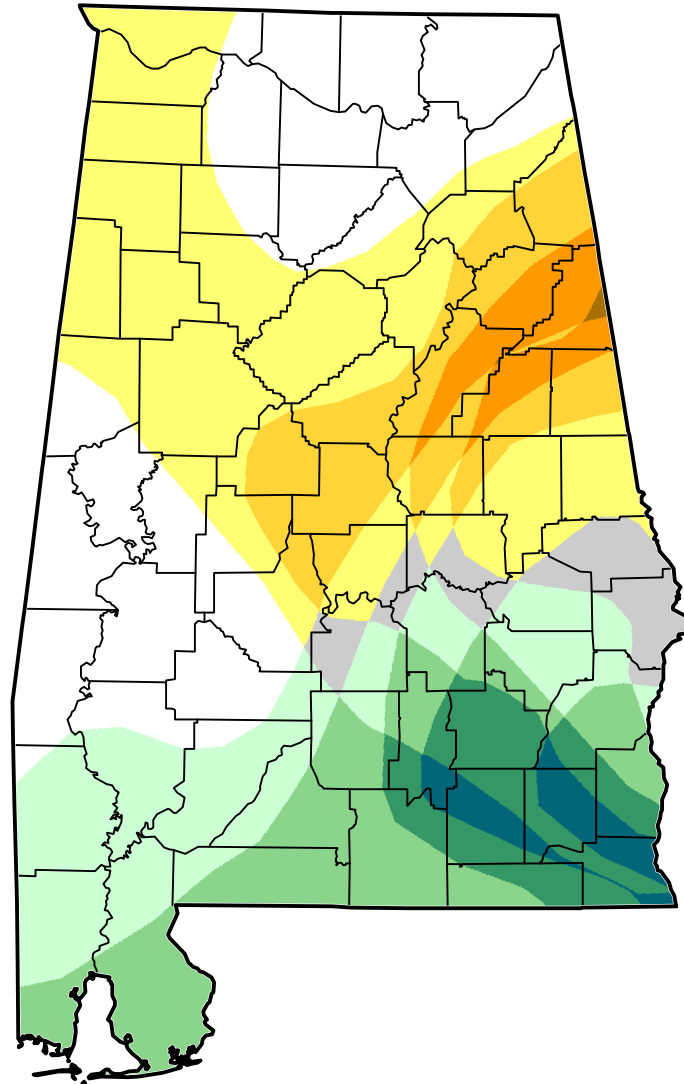

U.S. Drought Monitor Class Change - Alabama

6 Months

August 14, 2012
compared to
February 28, 2012

-  5 Class Degradation
-  4 Class Degradation
-  3 Class Degradation
-  2 Class Degradation
-  1 Class Degradation
-  No Change
-  1 Class Improvement
-  2 Class Improvement
-  3 Class Improvement
-  4 Class Improvement
-  5 Class Improvement