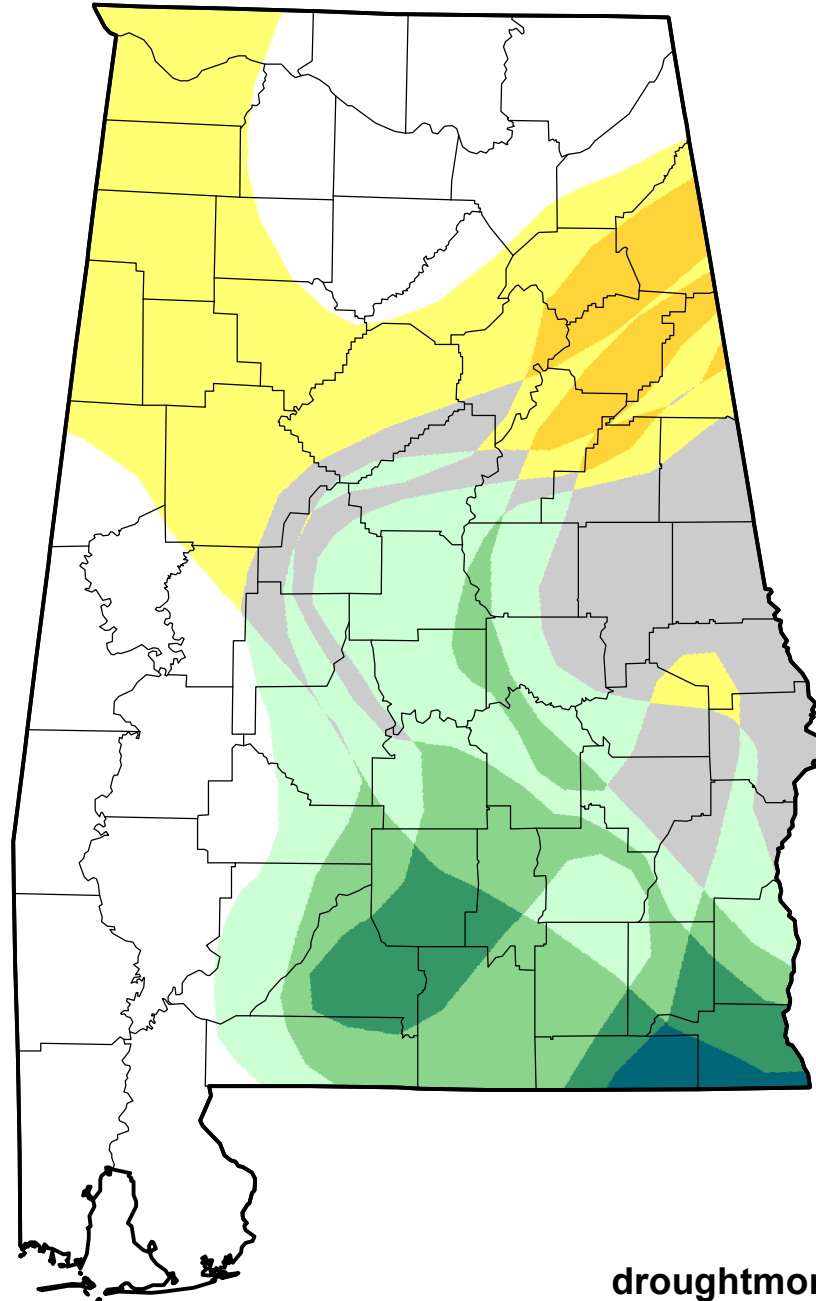

# U.S. Drought Monitor Class Change - Alabama

## Start of Water Year

August 14, 2012  
compared to  
September 29, 2011

[droughtmonitor.unl.edu](http://droughtmonitor.unl.edu)